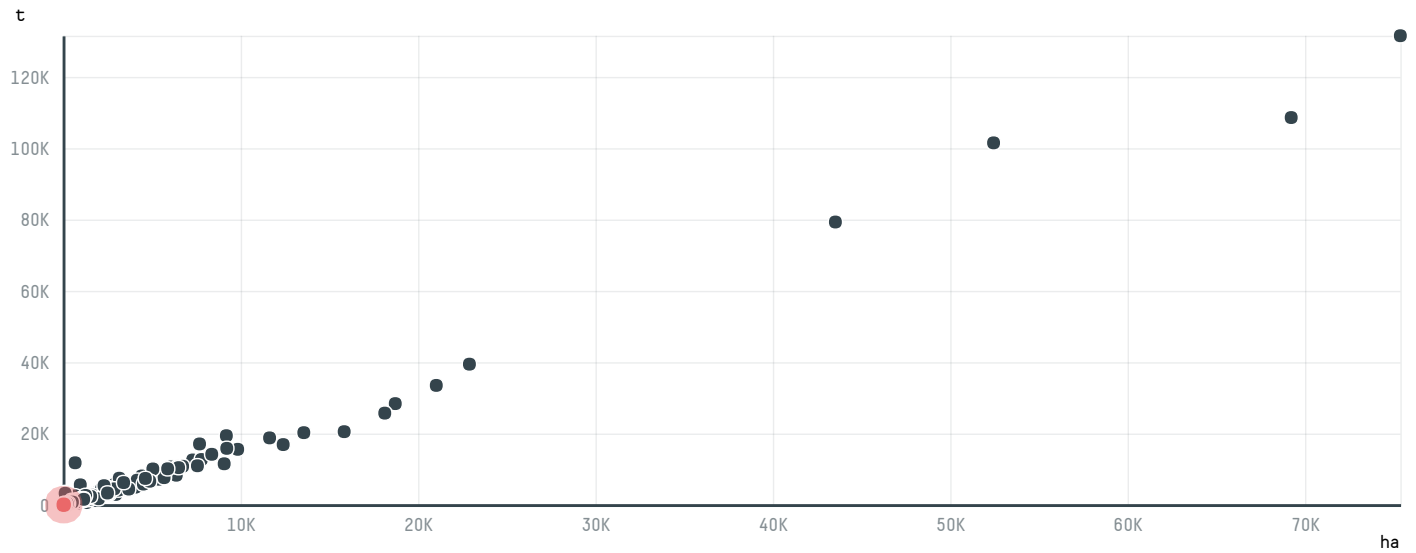

trase

COFFEE RESOURCES INC (VL-017/16A)

ACTIVITY COMMODITY COUNTRY YEAR
Importer **Coffee** **Brazil** **2017**

COFFEE RESOURCES INC (VL-017/16A) was the 1006th largest importer of coffee from BRAZIL in 2017, accounting for 38 tons. As an importer, COFFEE RESOURCES INC (VL-017/16A) sources from 1 municipalities, or 0% of the coffee production municipalities. The main destination of the coffee imported by COFFEE RESOURCES INC (VL-017/16A) is UNITED STATES, accounting for 100% of the total.

TOP DESTINATION COUNTRIES OF COFFEE IMPORTED BY COFFEE RESOURCES INC (VL-017/16A):

COMPARING COMPANIES IMPORTING COFFEE FROM BRAZIL IN 2017

Trase is a partnership between

Stockholm Environment Institute

Global Canopy Programme