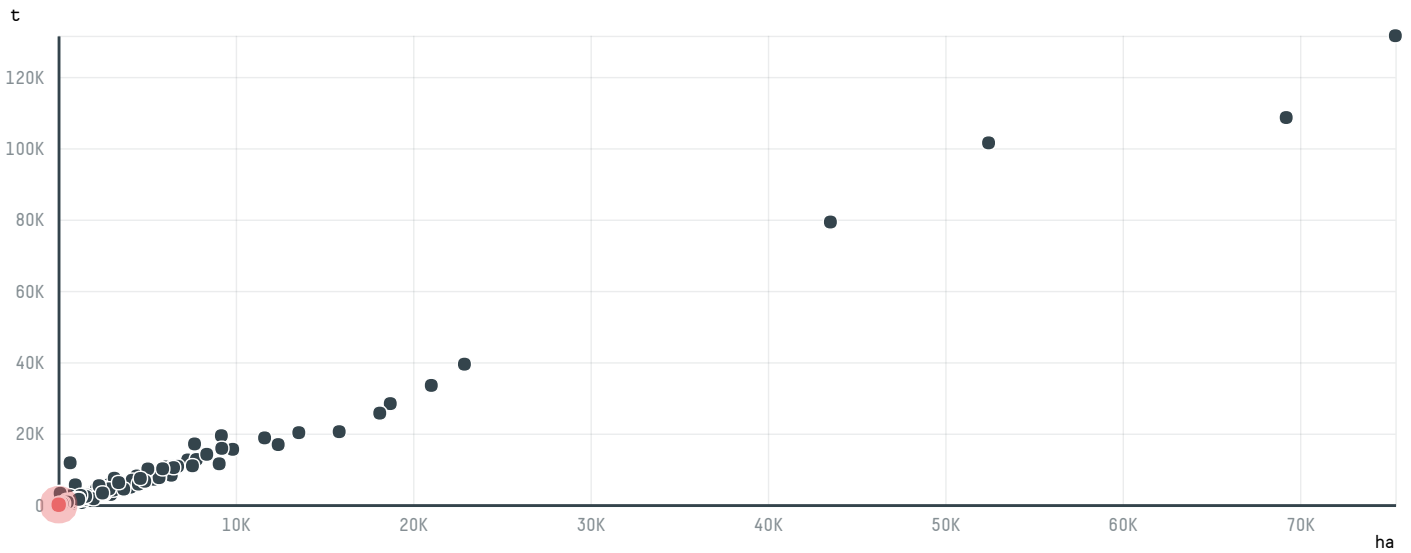

trase

COFFEE RESOURCES INC (VL 3803 17)

ACTIVITY COMMODITY COUNTRY YEAR
Importer **Coffee** **Brazil** **2017**

COFFEE RESOURCES INC (VL 3803 17) was the 1010th largest importer of coffee from BRAZIL in 2017, accounting for 38 tons. As an importer, COFFEE RESOURCES INC (VL 3803 17) sources from 1 municipalities, or 0% of the coffee production municipalities. The main destination of the coffee imported by COFFEE RESOURCES INC (VL 3803 17) is UNITED STATES, accounting for 100% of the total.

TOP DESTINATION COUNTRIES OF COFFEE IMPORTED BY COFFEE RESOURCES INC (VL 3803 17):

COMPARING COMPANIES IMPORTING COFFEE FROM BRAZIL IN 2017

Trase is a partnership between

In collaboration with

and many other organizations and individuals.