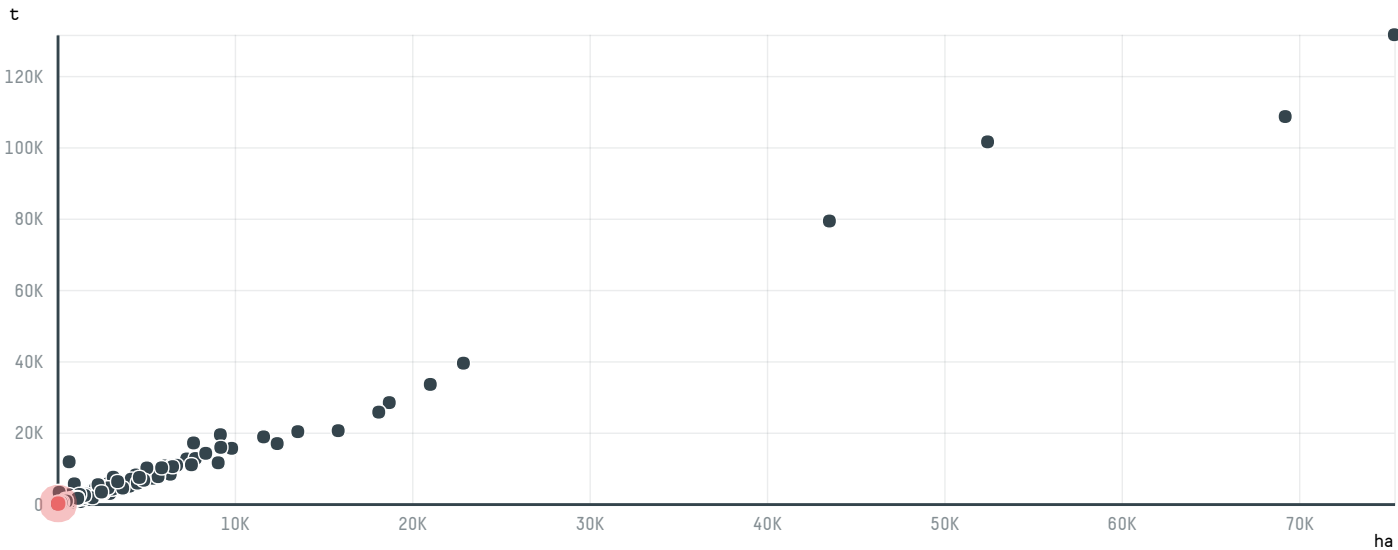

COMPARING COMPANIES IMPORTING COFFEE FROM BRAZIL IN 2017

Trase is a partnership between

In collaboration with

and many other organizations and individuals.

Donors

[Terms of Use](#) · [Privacy policy](#) · [Cookie policy](#) · [Contact us](#)

This website uses cookies to provide you with an improved user experience. By continuing to browse this site, you consent to the use of cookies and similar technologies. Please visit our [privacy policy](#) for further details.

I AGREE