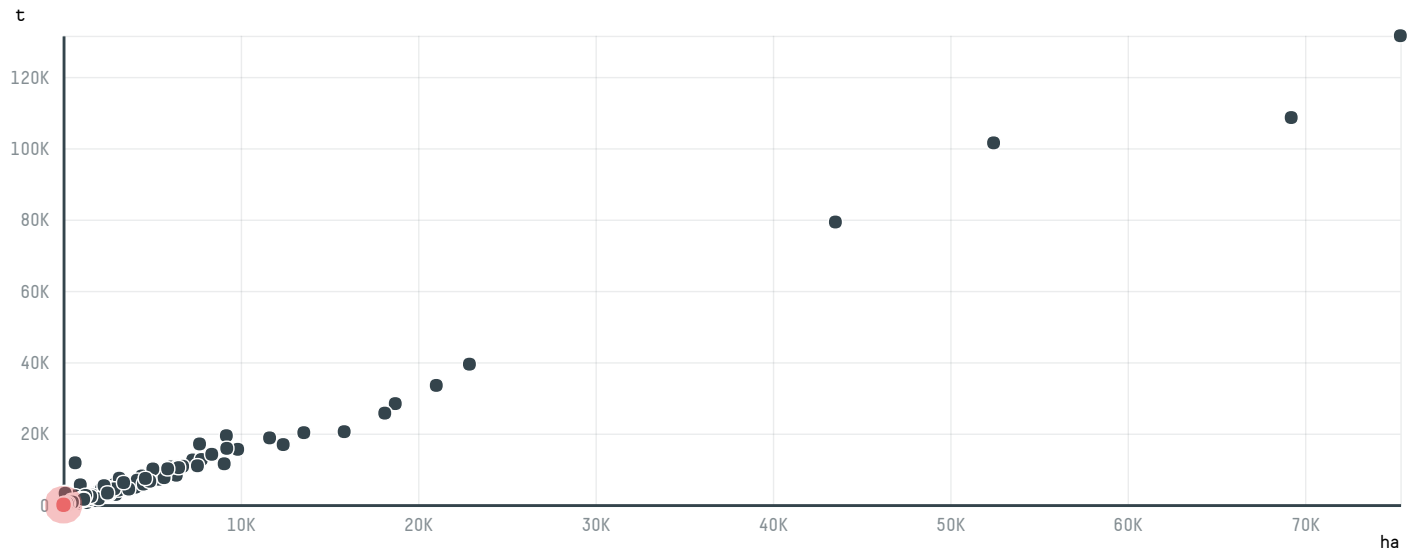

trase

CAFEA FORTUNA SRL (VL 3857 17)

ACTIVITY	COMMODITY	COUNTRY	YEAR
Importer	Coffee	Brazil	2017

CAFEA FORTUNA SRL (VL 3857 17) was the 1192nd largest importer of coffee from BRAZIL in 2017, accounting for 19 tons. As an importer, CAFEA FORTUNA SRL (VL 3857 17) sources from 1 municipalities, or 0% of the coffee production municipalities. The main destination of the coffee imported by CAFEA FORTUNA SRL (VL 3857 17) is ROMANIA, accounting for 100% of the total.

TOP DESTINATION COUNTRIES OF COFFEE IMPORTED BY CAFEA FORTUNA SRL (VL 3857 17):

COMPARING COMPANIES IMPORTING COFFEE FROM BRAZIL IN 2017

Trase is a partnership between

 Stockholm Environment Institute

 Global Canopy Programme