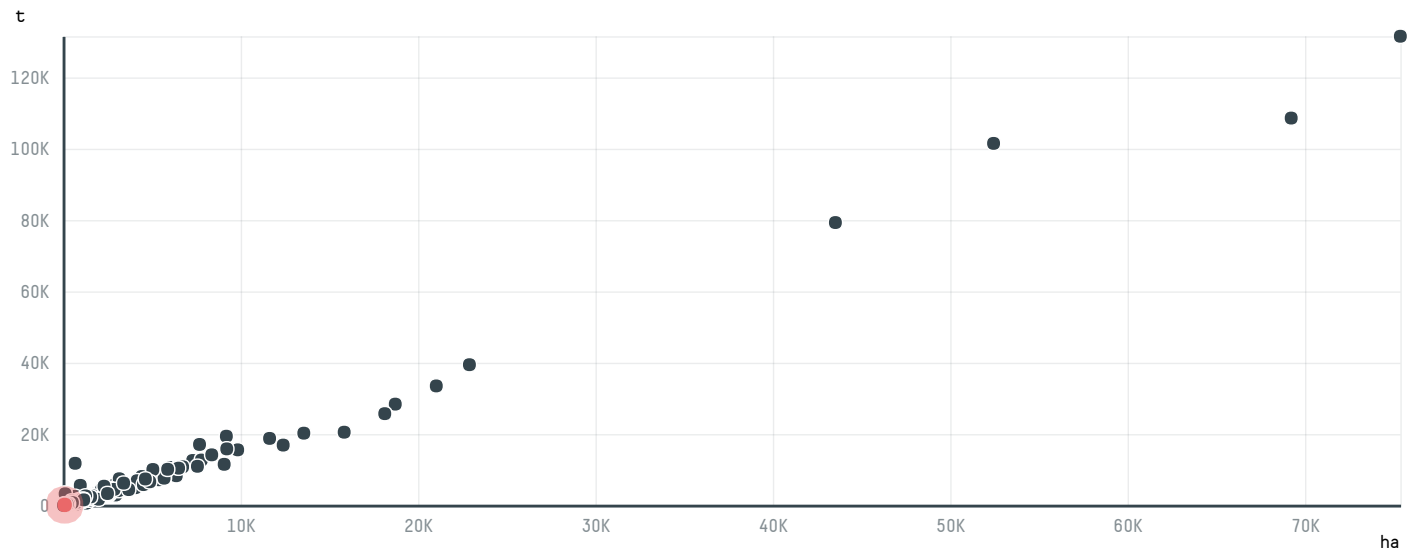

COMPARING COMPANIES IMPORTING COFFEE FROM BRAZIL IN 2017

Trase is a partnership between

In collaboration with

and many other organizations and individuals.

Donors

[Terms of Use](#) · [Privacy policy](#) · [Cookie policy](#) · [Contact us](#)