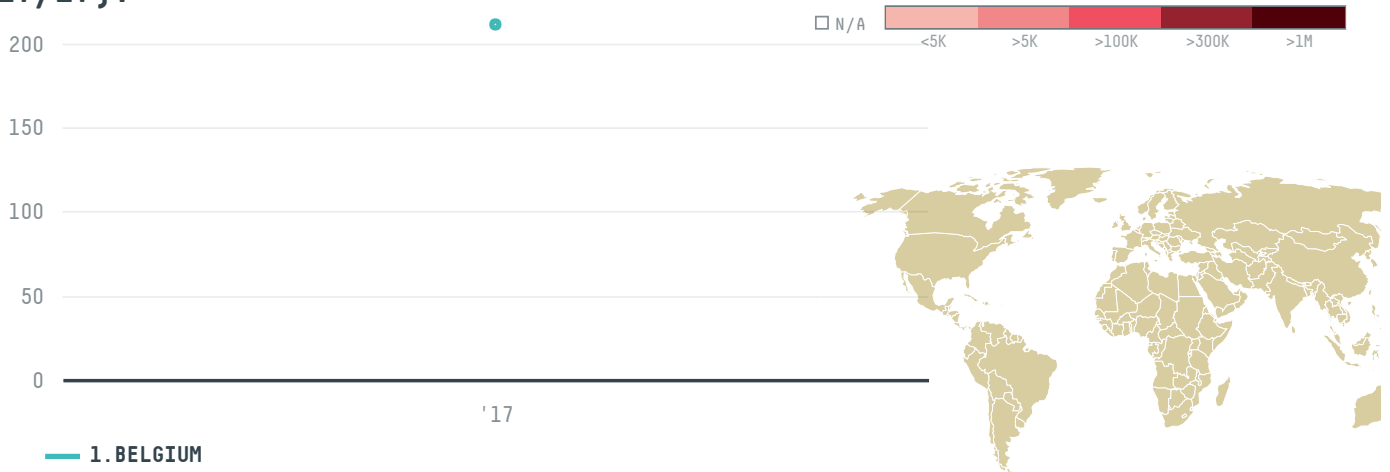

TOP DESTINATION COUNTRIES OF COFFEE IMPORTED BY BLASER TRADING AG (VL-017/17):