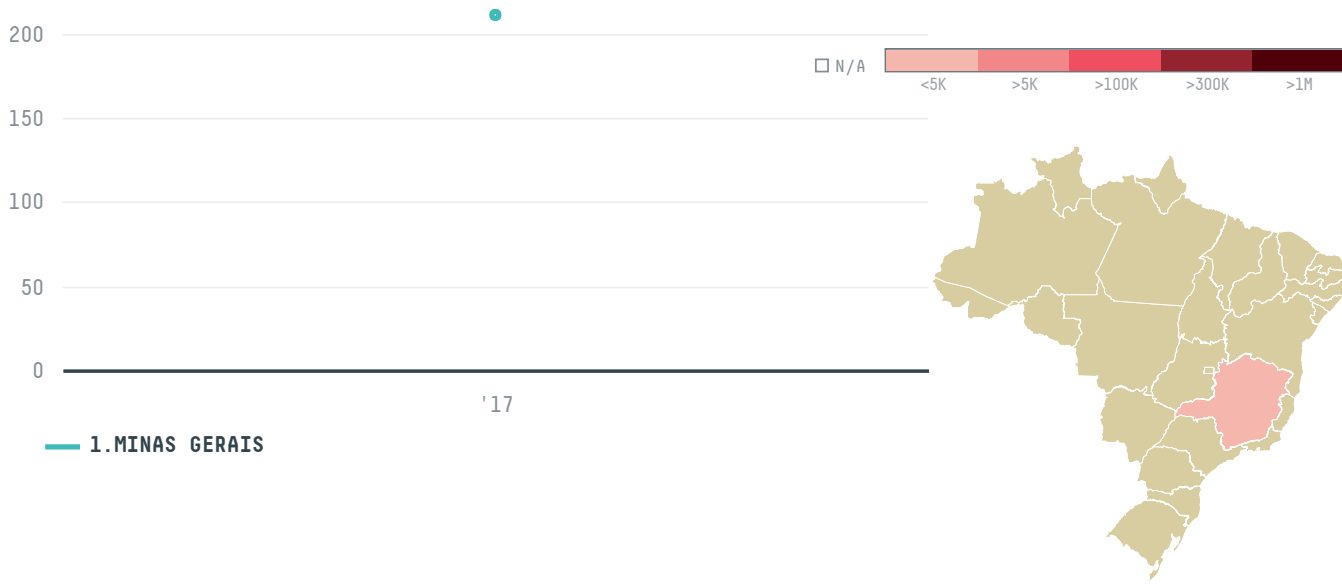

Trase is a partnership between

In collaboration with

and many other organizations

Donors

This website uses cookies to provide you with an improved user experience. By continuing to browse this site, you consent to the use of cookies and similar technologies. Please visit our [privacy policy](#) for further details.

I AGREE