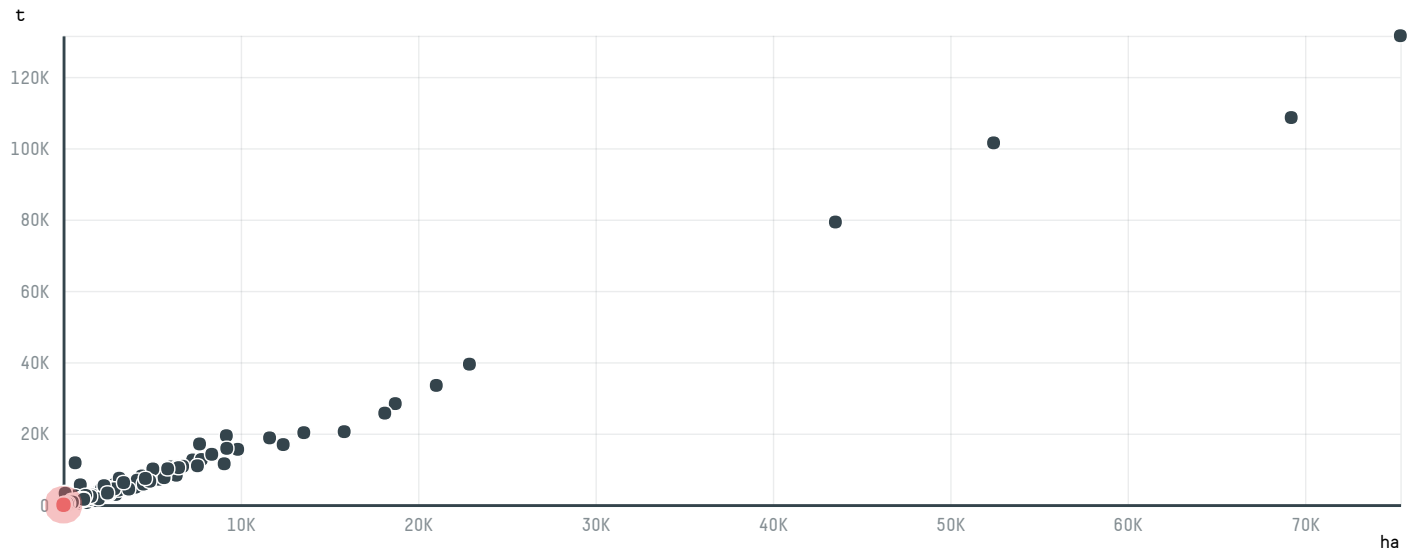

COMPARING COMPANIES IMPORTING COFFEE FROM BRAZIL IN 2017

Trase is a partnership between

In collaboration with

and many other organizations and individuals.

Donors

[Terms of Use](#) · [Privacy policy](#) · [Cookie policy](#) · [Contact us](#)