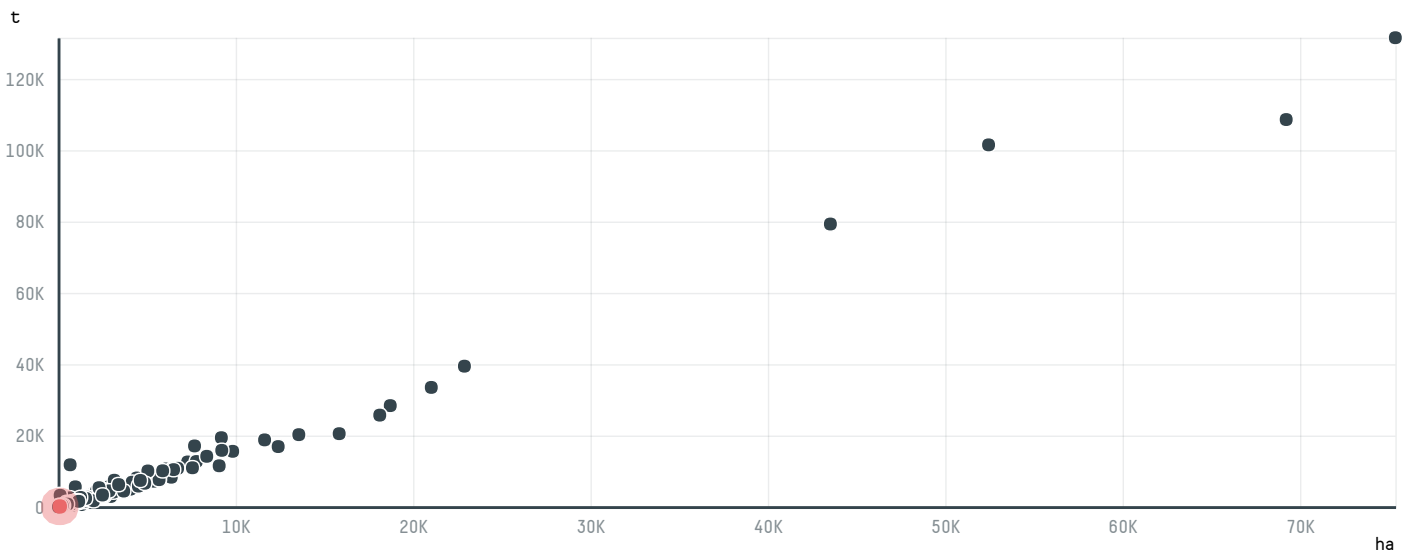

trase

MITSUBISH INTERNATIONAL CORPORATION

ACTIVITY: **Importer**
COMMODITY: **Coffee**
COUNTRY: **Brazil**
YEAR: **2017**

MITSUBISH INTERNATIONAL CORPORATION was the 649th largest importer of coffee from BRAZIL in 2017, accounting for 115 tons. As an importer, MITSUBISH INTERNATIONAL CORPORATION sources from 1 municipalities, or 0% of the coffee production municipalities. The main destination of the coffee imported by MITSUBISH INTERNATIONAL CORPORATION is SOUTH KOREA, accounting for 100% of the total.

TOP DESTINATION COUNTRIES OF COFFEE IMPORTED BY MITSUBISH INTERNATIONAL CORPORATION:

COMPARING COMPANIES IMPORTING COFFEE FROM BRAZIL IN 2017

Trase is a partnership between

In collaboration with

and many other organizations and individuals.