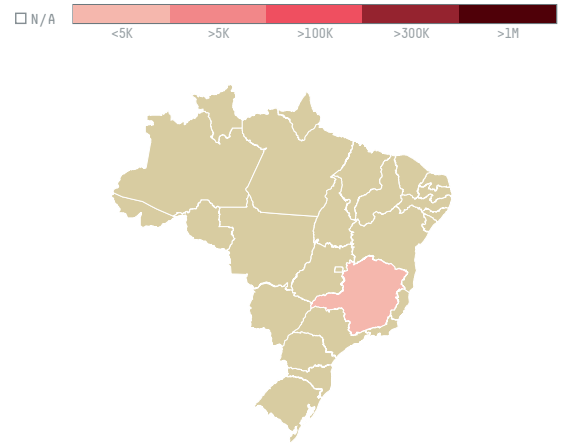

trase

MITSUBISH INTERNATIONAL CORPORATION

ACTIVITY: **Importer**
COMMODITY: **Coffee**
COUNTRY: **Brazil**
YEAR: **2017**

MITSUBISH INTERNATIONAL CORPORATION was the 649th largest importer of coffee from BRAZIL in 2017, accounting for 115 tons. As an importer, MITSUBISH INTERNATIONAL CORPORATION sources from 1 municipalities, or 0% of the coffee production municipalities. The main destination of the coffee imported by MITSUBISH INTERNATIONAL CORPORATION is SOUTH KOREA, accounting for 100% of the total.

TOP DESTINATION COUNTRIES OF COFFEE IMPORTED BY MITSUBISH INTERNATIONAL CORPORATION:

COMPARING COMPANIES IMPORTING COFFEE FROM BRAZIL IN 2017

Trase is a partnership between

In collaboration with

and many other organizations and individuals.