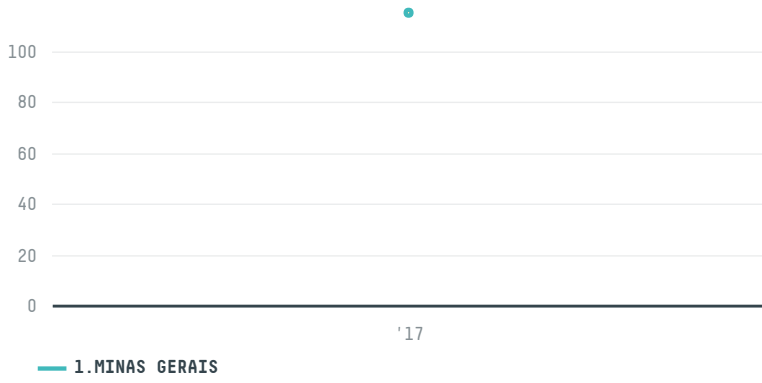

trase

MITSUBISH INTERNATIONAL CORPORATION

ACTIVITY: **Importer**
COMMODITY: **Coffee**
COUNTRY: **Brazil**
YEAR: **2017**

MITSUBISH INTERNATIONAL CORPORATION was the 649th largest importer of coffee from BRAZIL in 2017, accounting for 115 tons. As an importer, MITSUBISH INTERNATIONAL CORPORATION sources from 1 municipalities, or 0% of the coffee production municipalities. The main destination of the coffee imported by MITSUBISH INTERNATIONAL CORPORATION is SOUTH KOREA, accounting for 100% of the total.

TOP DESTINATION COUNTRIES OF COFFEE IMPORTED BY MITSUBISH INTERNATIONAL CORPORATION:

COMPARING COMPANIES IMPORTING COFFEE FROM BRAZIL IN 2017

Trase is a partnership between

In collaboration with

and many other organizations and individuals.