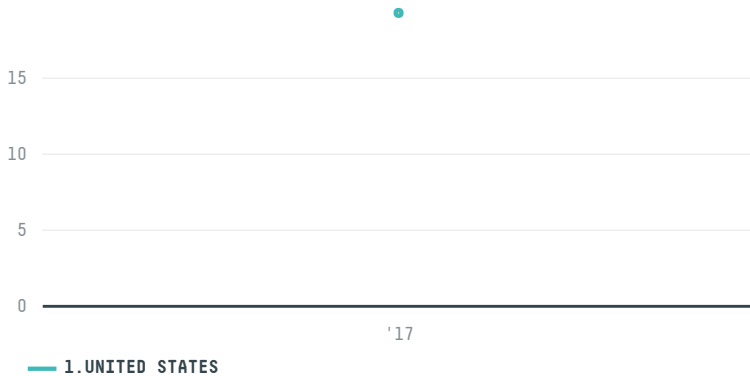

TOP DESTINATION COUNTRIES OF COFFEE IMPORTED BY CAFE IMPORTS (MI-001/17):