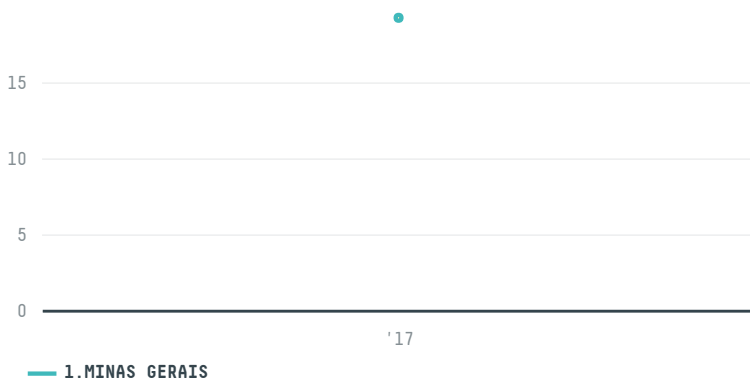

TOP DESTINATION COUNTRIES OF COFFEE IMPORTED BY CAFE IMPORTS (MI-001/17):