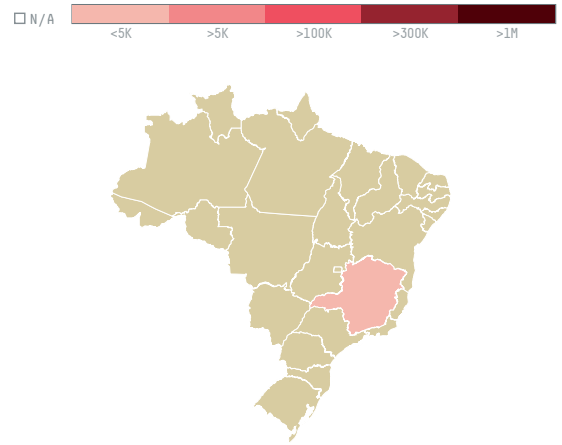

trase

GUSTO COFFEE COMPANY INC (CA-170/16)

ACTIVITY	COMMODITY	COUNTRY	YEAR
Importer	Coffee	Brazil	2017

GUSTO COFFEE COMPANY INC (CA-170/16) was the 1239th largest importer of coffee from BRAZIL in 2017, accounting for 18 tons. As an importer, GUSTO COFFEE COMPANY INC (CA-170/16) sources from 1 municipalities, or 0% of the coffee production municipalities. The main destination of the coffee imported by GUSTO COFFEE COMPANY INC (CA-170/16) is SOUTH KOREA, accounting for 100% of the total.

TOP DESTINATION COUNTRIES OF COFFEE IMPORTED BY GUSTO COFFEE COMPANY INC (CA-170/16):

COMPARING COMPANIES IMPORTING COFFEE FROM BRAZIL IN 2017

Trase is a partnership between

In collaboration with

and many other organizations and individuals.