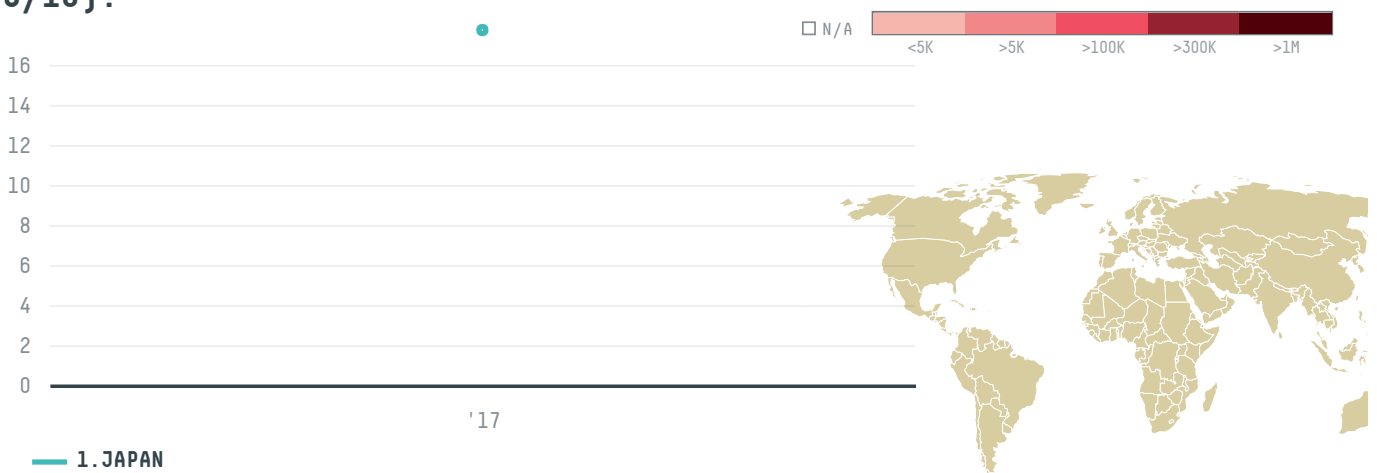

TOP DESTINATION COUNTRIES OF COFFEE IMPORTED BY WATARU & CO LTD (CA-058/16):

This website uses cookies to provide you with an improved user experience. By continuing to browse this site, you consent to the use of cookies and similar technologies. Please visit our [privacy policy](#) for further details.

I AGREE