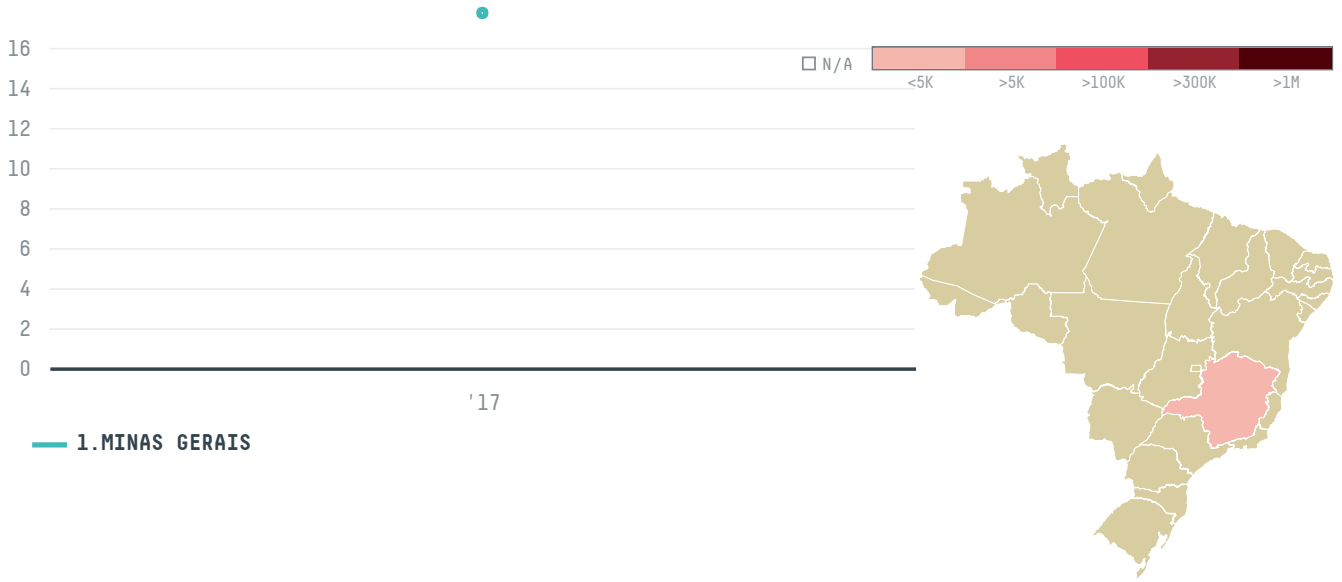

Trase is a partnership between

In collaboration with

and many other organizations

Donors

This website uses cookies to provide you with an improved user experience. By continuing to browse this site, you consent to the use of cookies and similar technologies. Please visit our [privacy policy](#) for further details.

I AGREE