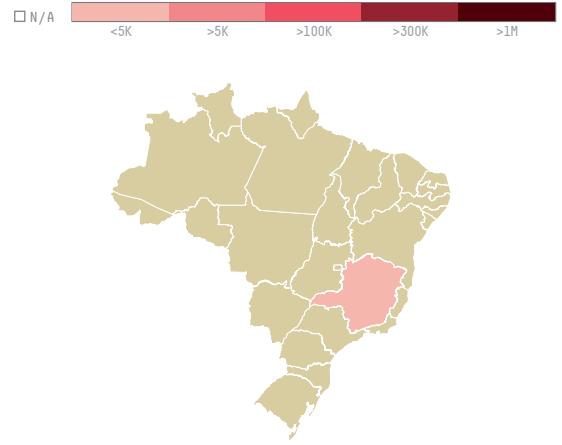

trase

MARUBENI CORPORATION (CA-101/17)

ACTIVITY	COMMODITY	COUNTRY	YEAR
Importer	Coffee	Brazil	2017

MARUBENI CORPORATION (CA-101/17) was the 14,20th largest importer of coffee from BRAZIL in 2017, accounting for 1 tons. As an importer, MARUBENI CORPORATION (CA-101/17) sources from 1 municipalities, or 0% of the coffee production municipalities. The main destination of the coffee imported by MARUBENI CORPORATION (CA-101/17) is JAPAN, accounting for 100% of the total.

TOP DESTINATION COUNTRIES OF COFFEE IMPORTED BY MARUBENI CORPORATION (CA-101/17):

COMPARING COMPANIES IMPORTING COFFEE FROM BRAZIL IN 2017

Trase is a partnership between

In collaboration with

and many other organizations and individuals.