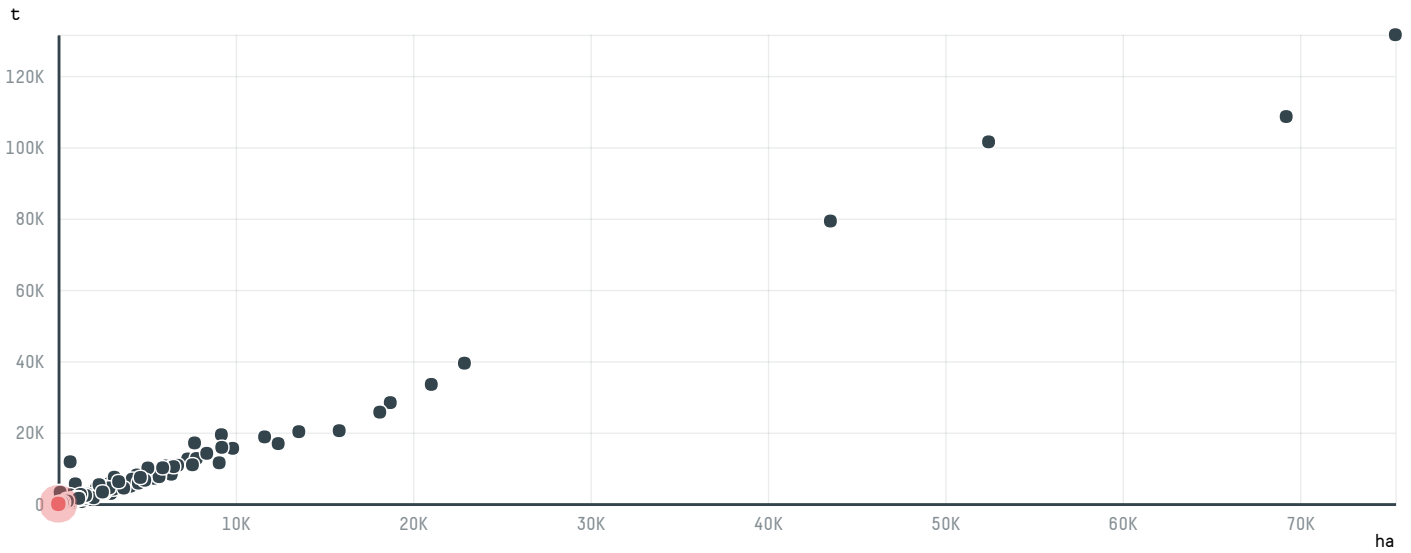

trase

MARUBENI CORPORATION (CA-101/17)

ACTIVITY	COMMODITY	COUNTRY	YEAR
Importer	Coffee	Brazil	2017

MARUBENI CORPORATION (CA-101/17) was the 14,20th largest importer of coffee from BRAZIL in 2017, accounting for 1 tons. As an importer, MARUBENI CORPORATION (CA-101/17) sources from 1 municipalities, or 0% of the coffee production municipalities. The main destination of the coffee imported by MARUBENI CORPORATION (CA-101/17) is JAPAN, accounting for 100% of the total.

TOP DESTINATION COUNTRIES OF COFFEE IMPORTED BY MARUBENI CORPORATION (CA-101/17):

COMPARING COMPANIES IMPORTING COFFEE FROM BRAZIL IN 2017

Trase is a partnership between

In collaboration with

and many other organizations and individuals.