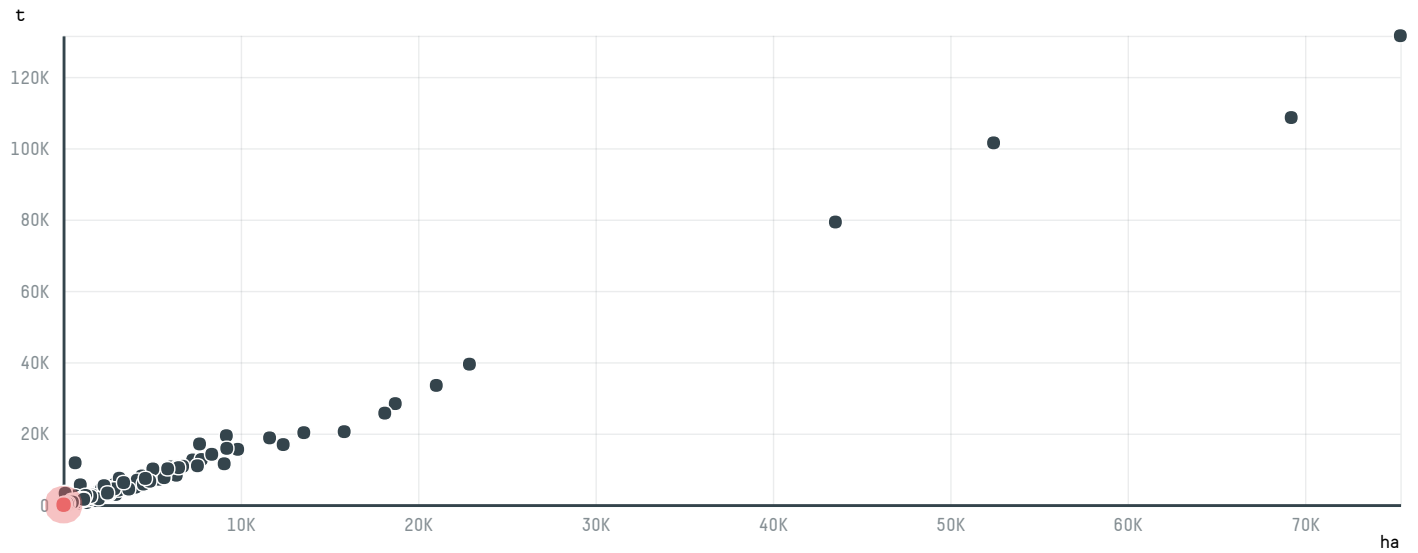

COMPARING COMPANIES IMPORTING COFFEE FROM BRAZIL IN 2017

Trase is a partnership between

In collaboration with

and many other organizations and individuals.

Donors

[Terms of Use](#) · [Privacy policy](#) · [Cookie policy](#) · [Contact us](#)