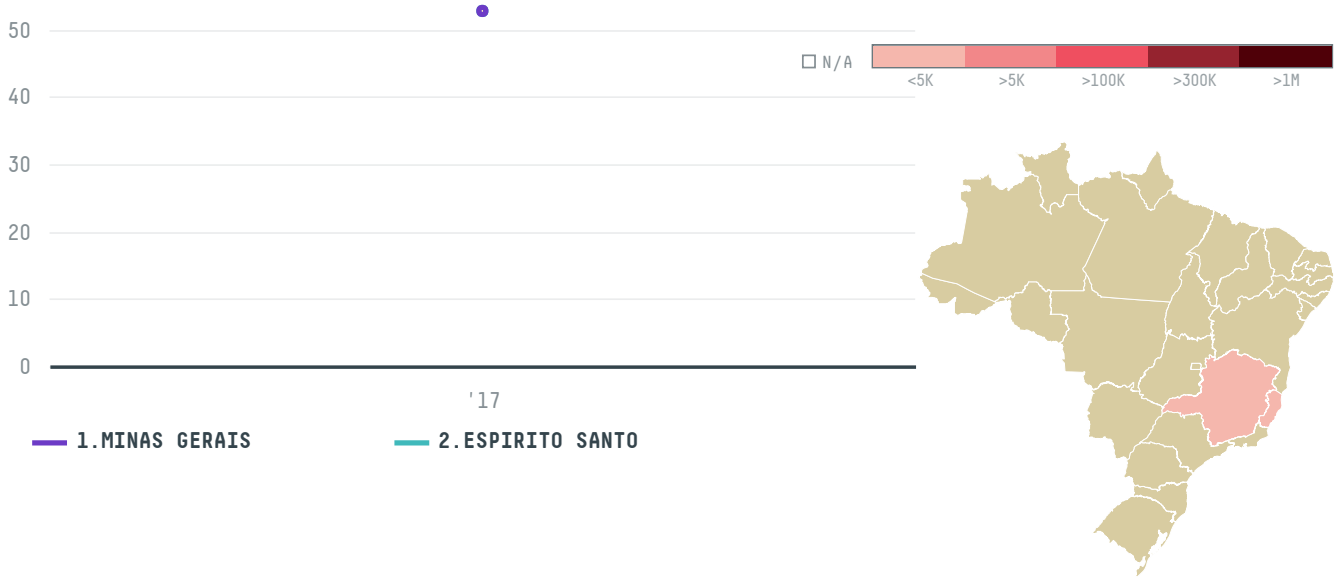

Trase is a partnership between

In collaboration with

and many other organizations

Donors

This website uses cookies to provide you with an improved user experience. By continuing to browse this site, you consent to the use of cookies and similar technologies. Please visit our [privacy policy](#) for further details.

I AGREE