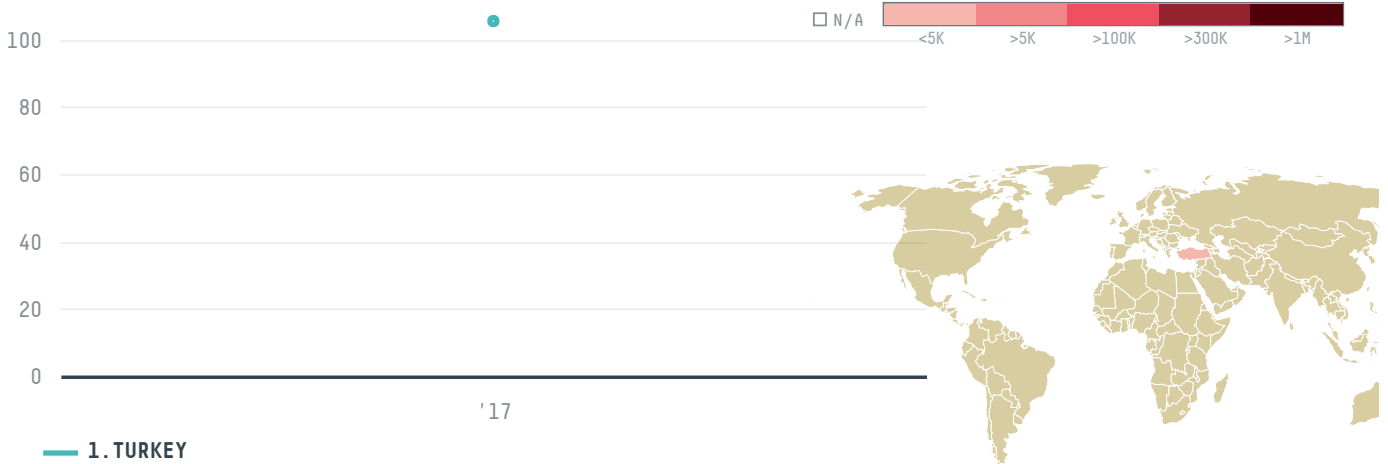

trase

NIHAT VURAL SENNI GIDA IHT IHR

ACTIVITY COMMODITY COUNTRY
Importer **Coffee** **Brazil**

YEAR
2017

NIHAT VURAL SENNI GIDA IHT IHR was the 692nd largest importer of coffee from BRAZIL in 2017, accounting for 106 tons. As an importer, NIHAT VURAL SENNI GIDA IHT IHR sources from 2 municipalities, or 0% of the coffee production municipalities. The main destination of the coffee imported by NIHAT VURAL SENNI GIDA IHT IHR is TURKEY, accounting for 100% of the total.

TOP DESTINATION COUNTRIES OF COFFEE IMPORTED BY NIHAT VURAL SENNI GIDA IHT IHR:

This website uses cookies to provide you with an improved user experience. By continuing to browse this site, you consent to the use of cookies and similar technologies. Please visit our [privacy policy](#) for further details.