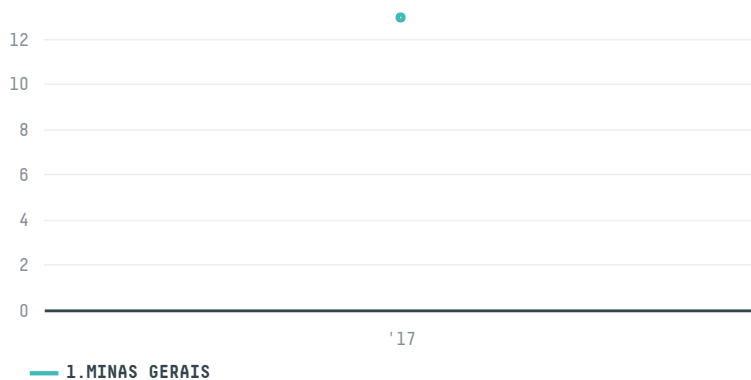

TOP DESTINATION COUNTRIES OF COFFEE IMPORTED BY FIDELI CO., LTD: