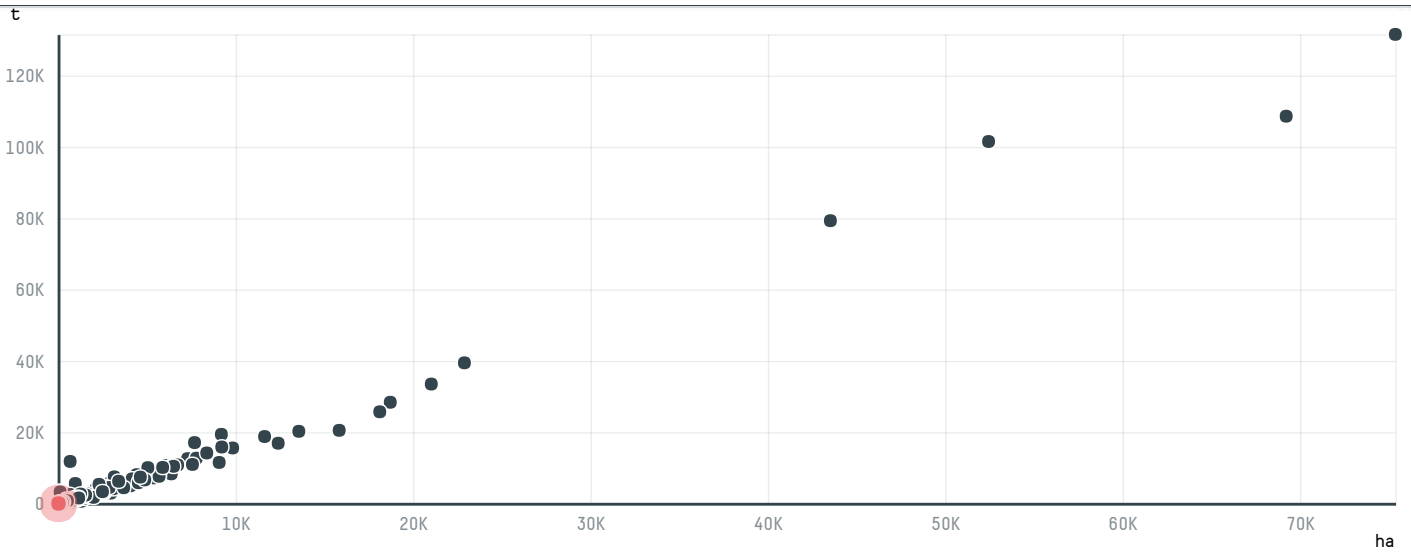

Trase is a partnership between

Stockholm Environment Institute

Global Canopy Programme

In collaboration with

vizzuality

The European Forest Institute

and many other organizations and individuals.

Donors

The Global Environment Facility

WWF

Europe

Gordon and Betty Moore Foundation

The Nature Conservancy

Department for International Development

Formas

Norway's International Climate and Forest Initiative (NICFI)

[Terms of Use](#) · [Privacy policy](#) · [Cookie policy](#) · [Contact us](#)