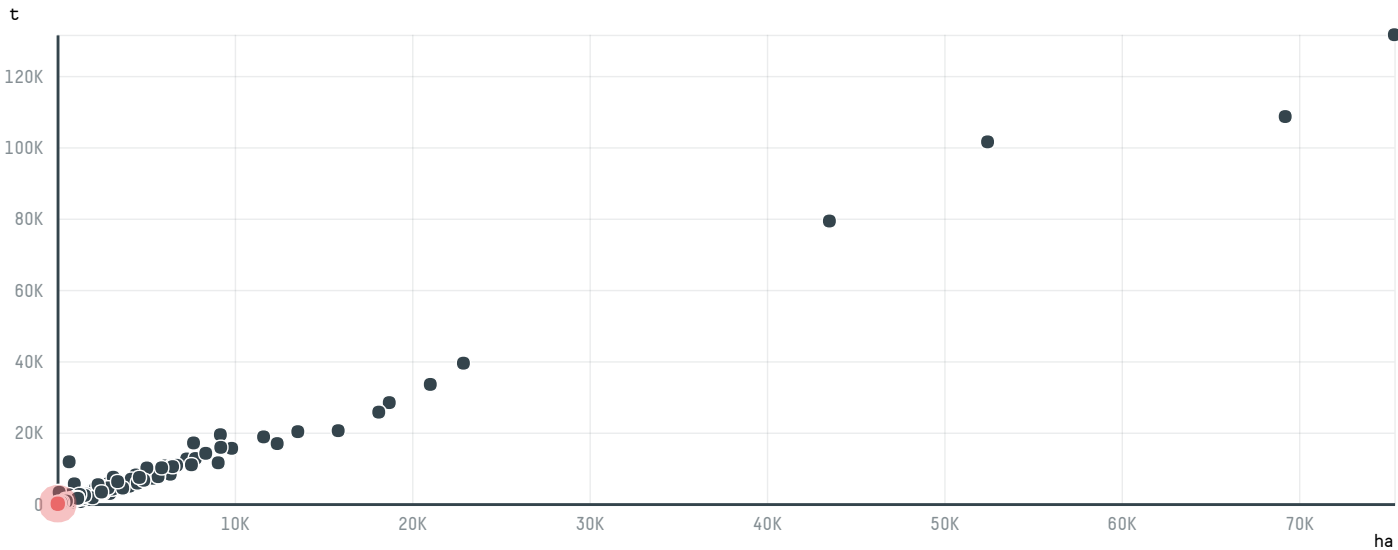

trase

ED F MAN LIQUID PRODUCTS ITALIA SRL

ACTIVITY: **Importer** COMMODITY: **Coffee** COUNTRY: **Brazil** YEAR: **2017**

ED F MAN LIQUID PRODUCTS ITALIA SRL was the 1018th largest importer of coffee from BRAZIL in 2017, accounting for 38 tons. As an importer, ED F MAN LIQUID PRODUCTS ITALIA SRL sources from 1 municipalities, or 0% of the coffee production municipalities. The main destination of the coffee imported by ED F MAN LIQUID PRODUCTS ITALIA SRL is ITALY, accounting for 100% of the total.

TOP DESTINATION COUNTRIES OF COFFEE IMPORTED BY ED F MAN LIQUID PRODUCTS ITALIA SRL:

COMPARING COMPANIES IMPORTING COFFEE FROM BRAZIL IN 2017

Trase is a partnership between

In collaboration with

and many other organizations and individuals.