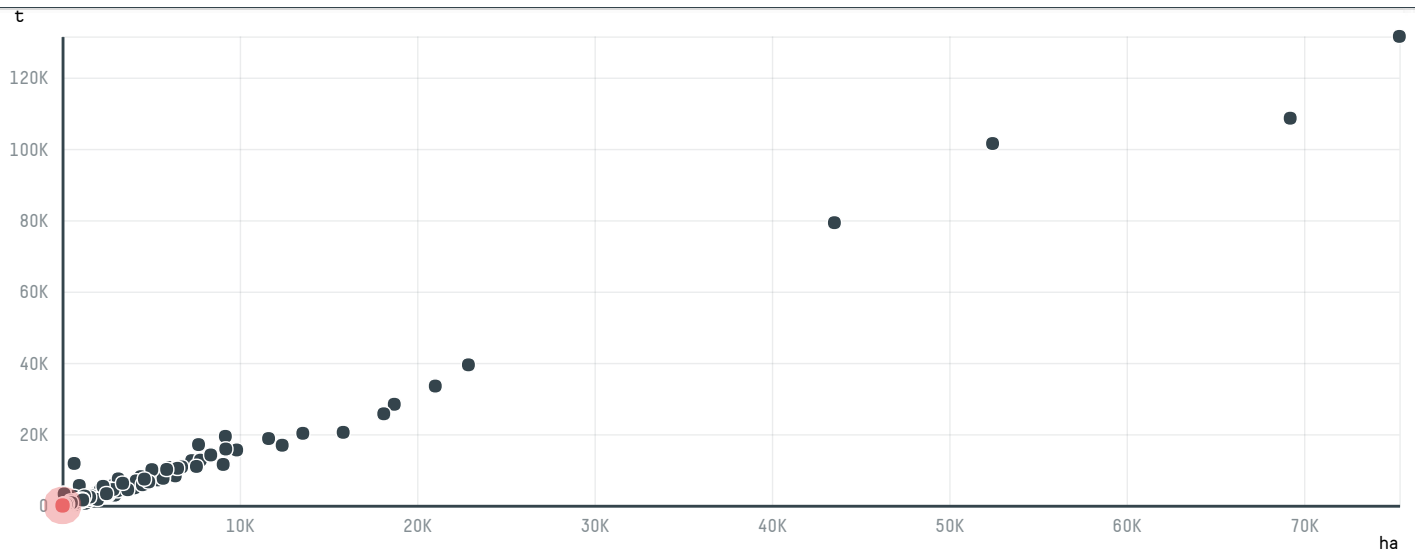

Trase is a partnership between

In collaboration with

and many other organizations and individuals.

Donors

[Terms of Use](#) · [Privacy policy](#) · [Cookie policy](#) · [Contact us](#)