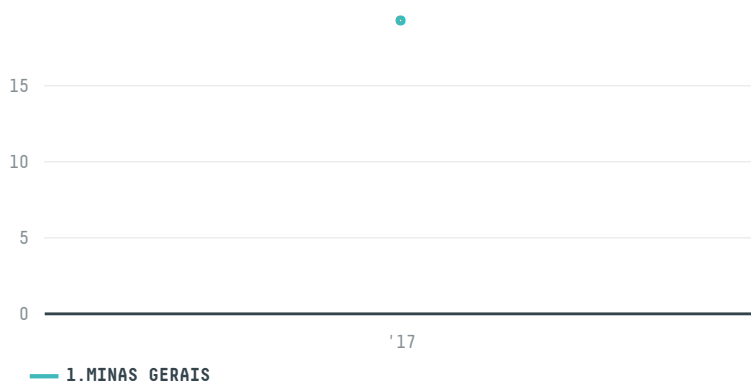

TOP DESTINATION COUNTRIES OF COFFEE IMPORTED BY BELCO: