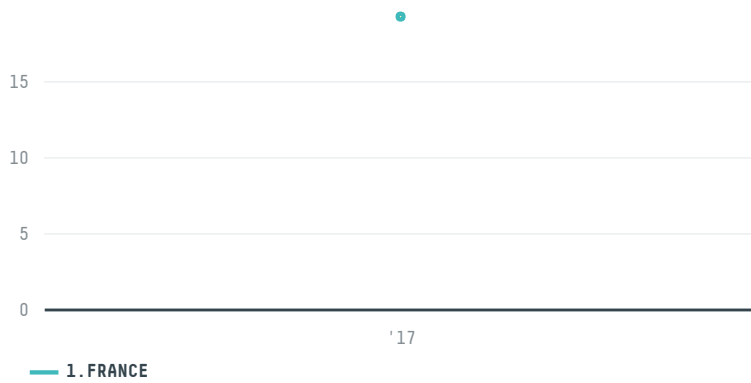

TOP DESTINATION COUNTRIES OF COFFEE IMPORTED BY BELCO: