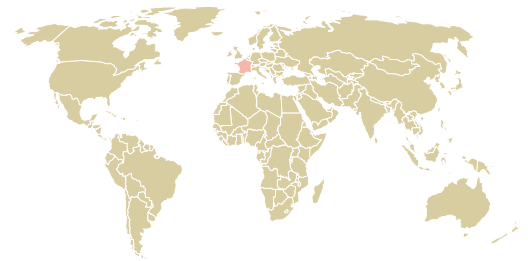

# trase

## BELCO

ACTIVITY: **Importer**  
COMMODITY: **Coffee**  
COUNTRY: **Brazil**  
YEAR: **2017**

BELCO was the 1191st largest importer of coffee from BRAZIL in 2017, accounting for 19 tons. As an importer, BELCO sources from 1 municipalities, or 0% of the coffee production municipalities. The main destination of the coffee imported by BELCO is FRANCE, accounting for 100% of the total.

### TOP DESTINATION COUNTRIES OF COFFEE IMPORTED BY BELCO:

Trase is a partnership between

In collaboration with

and many other organizations and individuals.

Donors

[Terms of Use](#) · [Privacy policy](#) · [Cookie policy](#) · [Contact us](#)