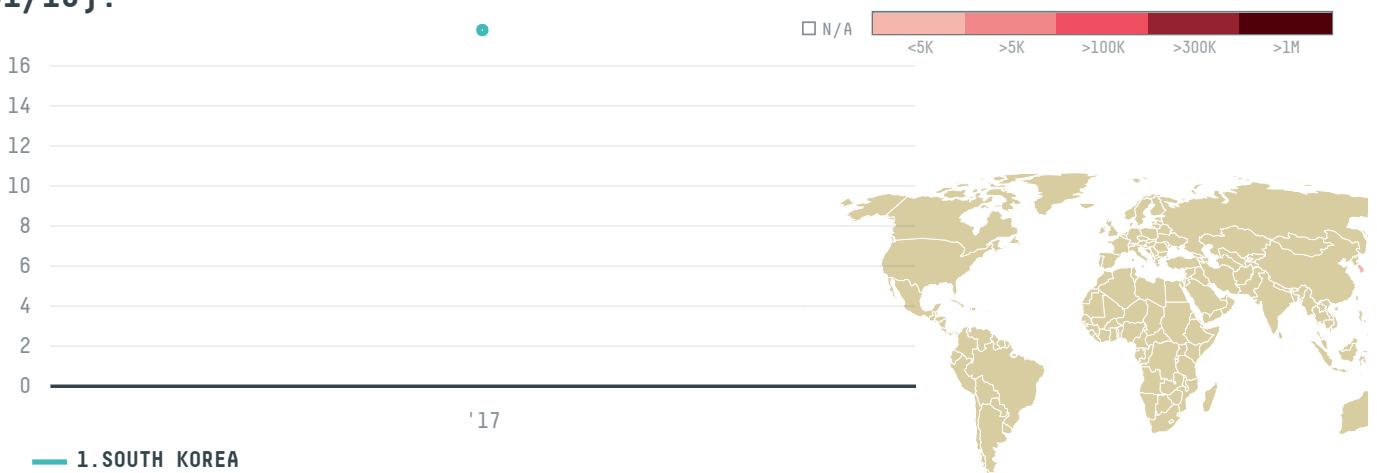

TOP DESTINATION COUNTRIES OF COFFEE IMPORTED BY VOLCAFE LIMITED (AF-041/16):

This website uses cookies to provide you with an improved user experience. By continuing to browse this site, you consent to the use of cookies and similar technologies. Please visit our [privacy policy](#) for further details.

I AGREE