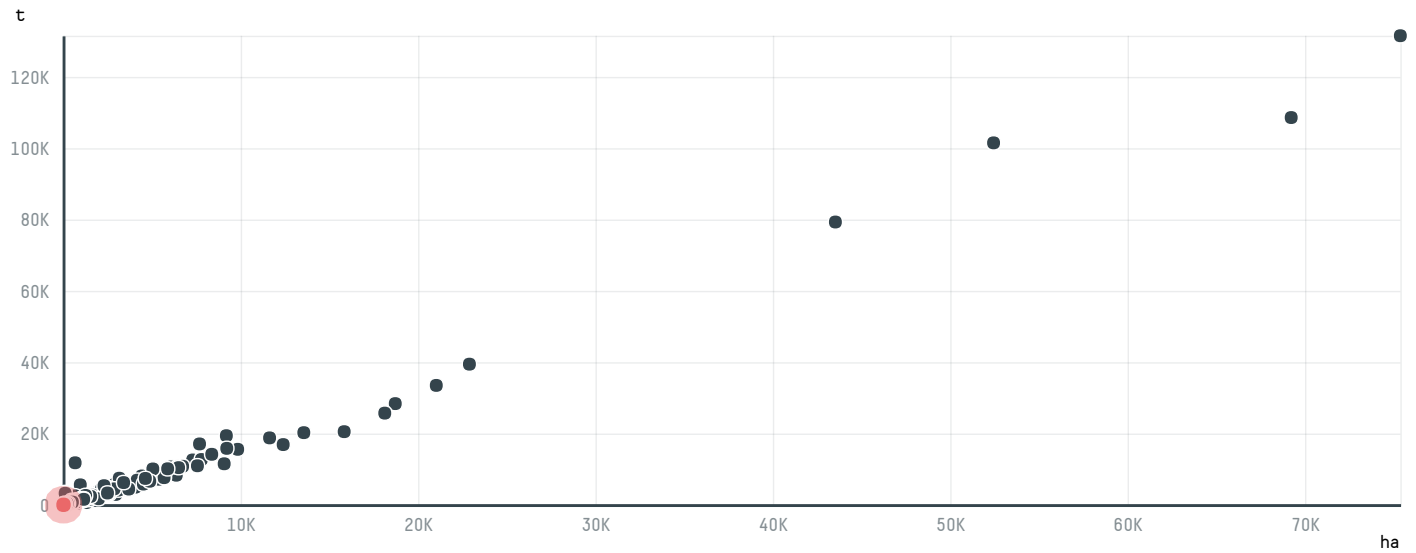

trase

VOLCAFE LIMITED (AF-037/16)

ACTIVITY COMMODITY COUNTRY YEAR
Importer **Coffee** **Brazil** **2017**

VOLCAFE LIMITED (AF-037/16) was the 1261st largest importer of coffee from BRAZIL in 2017, accounting for 18 tons. As an importer, VOLCAFE LIMITED (AF-037/16) sources from 1 municipalities, or 0% of the coffee production municipalities. The main destination of the coffee imported by VOLCAFE LIMITED (AF-037/16) is JAPAN, accounting for 100% of the total.

TOP DESTINATION COUNTRIES OF COFFEE IMPORTED BY VOLCAFE LIMITED (AF-037/16):

COMPARING COMPANIES IMPORTING COFFEE FROM BRAZIL IN 2017

Trase is a partnership between

In collaboration with

and many other organizations and individuals.