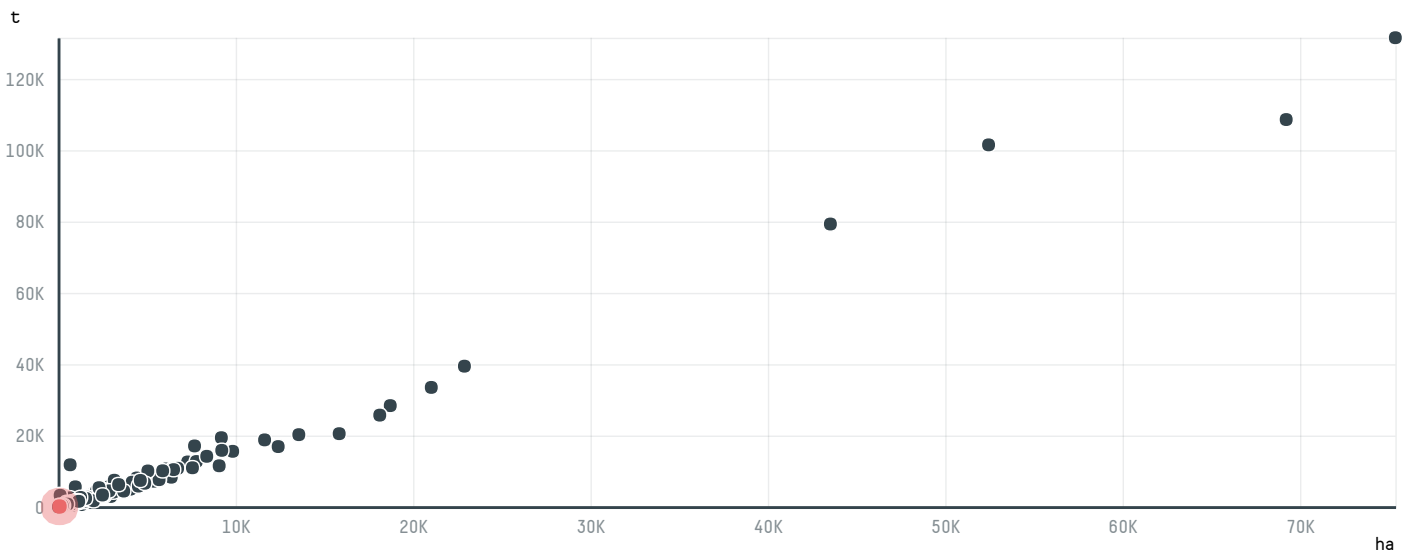

COMPARING COMPANIES IMPORTING COFFEE FROM BRAZIL IN 2017

Trase is a partnership between

In collaboration with

and many other organizations and individuals.

Donors

[Terms of Use](#) · [Privacy policy](#) · [Cookie policy](#) · [Contact us](#)

This website uses cookies to provide you with an improved user experience. By continuing to browse this site, you consent to the use of cookies and similar technologies. Please visit our [privacy policy](#) for further details.

I AGREE