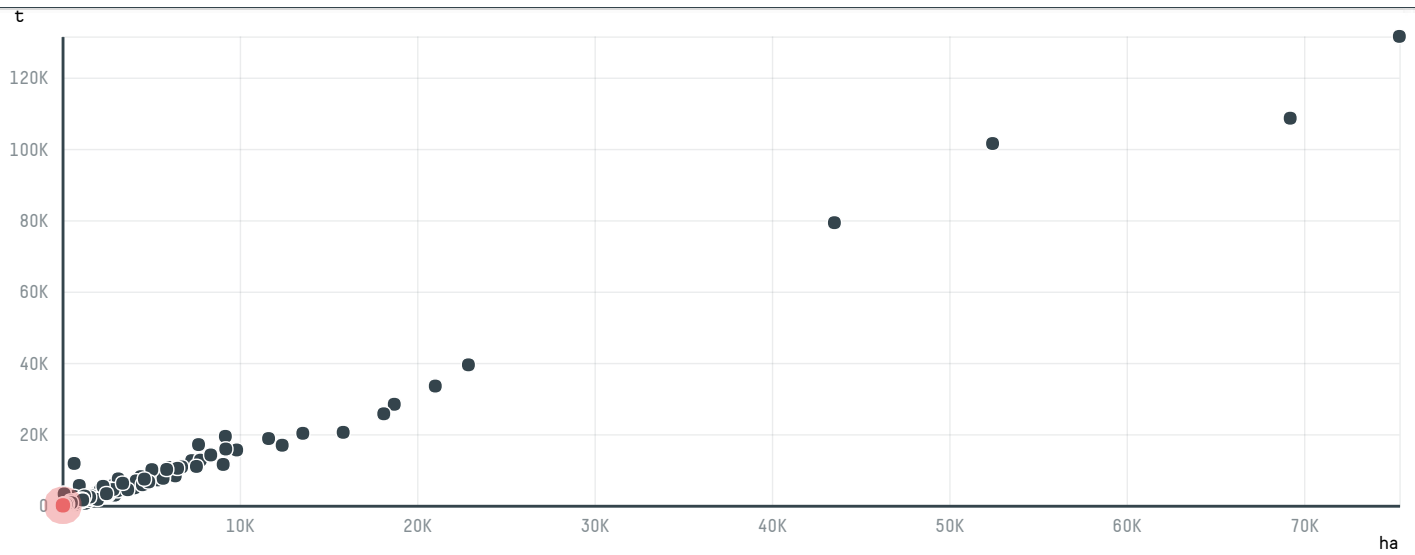

trase

MR. SOUHEIL SWEID

ACTIVITY	COMMODITY	COUNTRY	YEAR
Importer	Coffee	Brazil	2017

MR. SOUHEIL SWEID was the 930th largest importer of coffee from BRAZIL in 2017, accounting for 53 tons. As an importer, MR. SOUHEIL SWEID sources from 1 municipalities, or 0% of the coffee production municipalities. The main destination of the coffee imported by MR. SOUHEIL SWEID is TURKEY, accounting for 100% of the total.

TOP DESTINATION COUNTRIES OF COFFEE IMPORTED BY MR. SOUHEIL SWEID:

Trase is a partnership between

In collaboration with

and many other organizations and individuals.

Donors

[Terms of Use](#) · [Privacy policy](#) · [Cookie policy](#) · [Contact us](#)