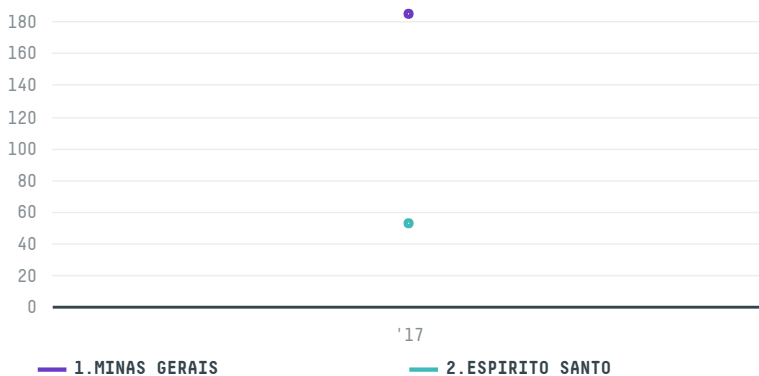

TOP DESTINATION COUNTRIES OF COFFEE IMPORTED BY ELHAYER GIDA SAN VE TIC LTD STI: