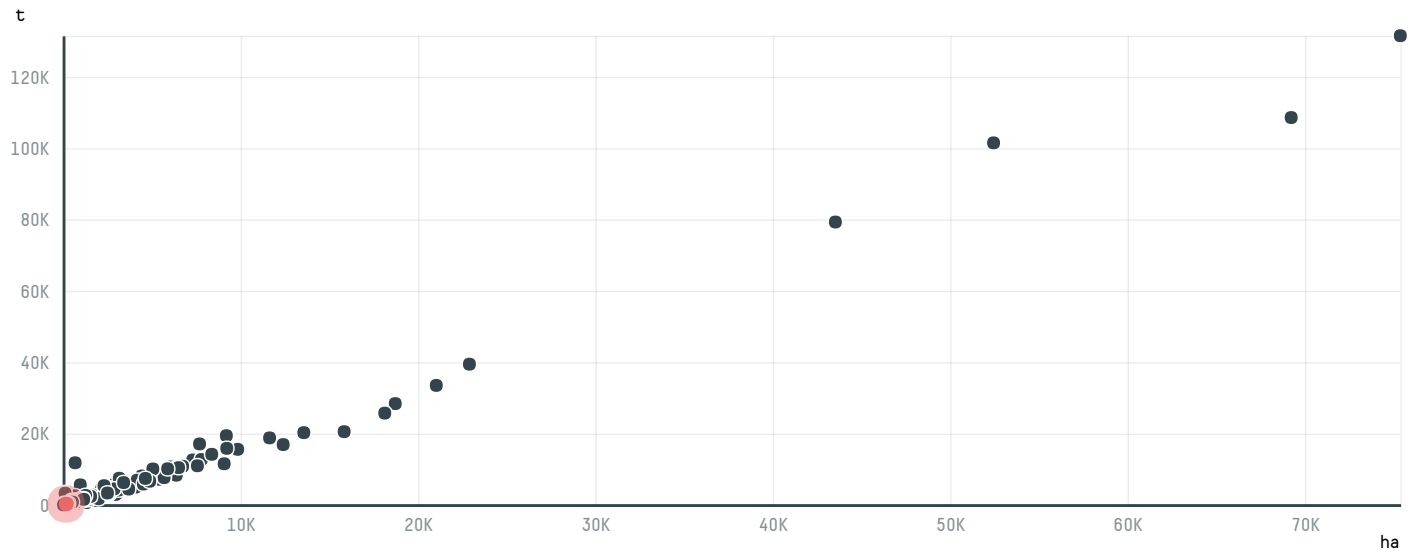

COMPARING COMPANIES IMPORTING COFFEE FROM BRAZIL IN 2017

Trase is a partnership between

In collaboration with

and many other organizations and individuals.

Donors

[Terms of Use](#) · [Privacy policy](#) · [Cookie policy](#) · [Contact us](#)