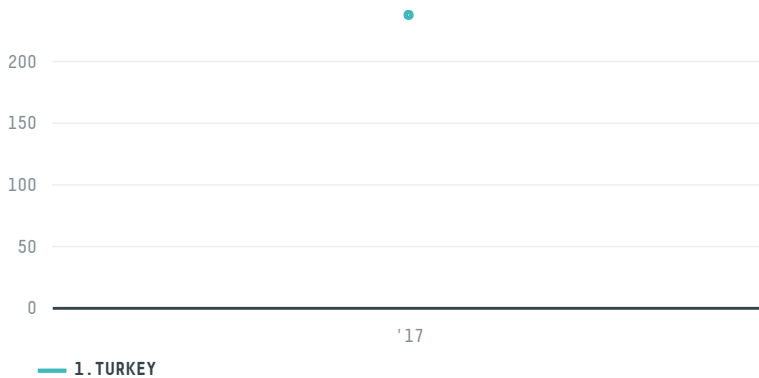

TOP DESTINATION COUNTRIES OF COFFEE IMPORTED BY ELHAYER GIDA SAN VE TIC LTD STI: