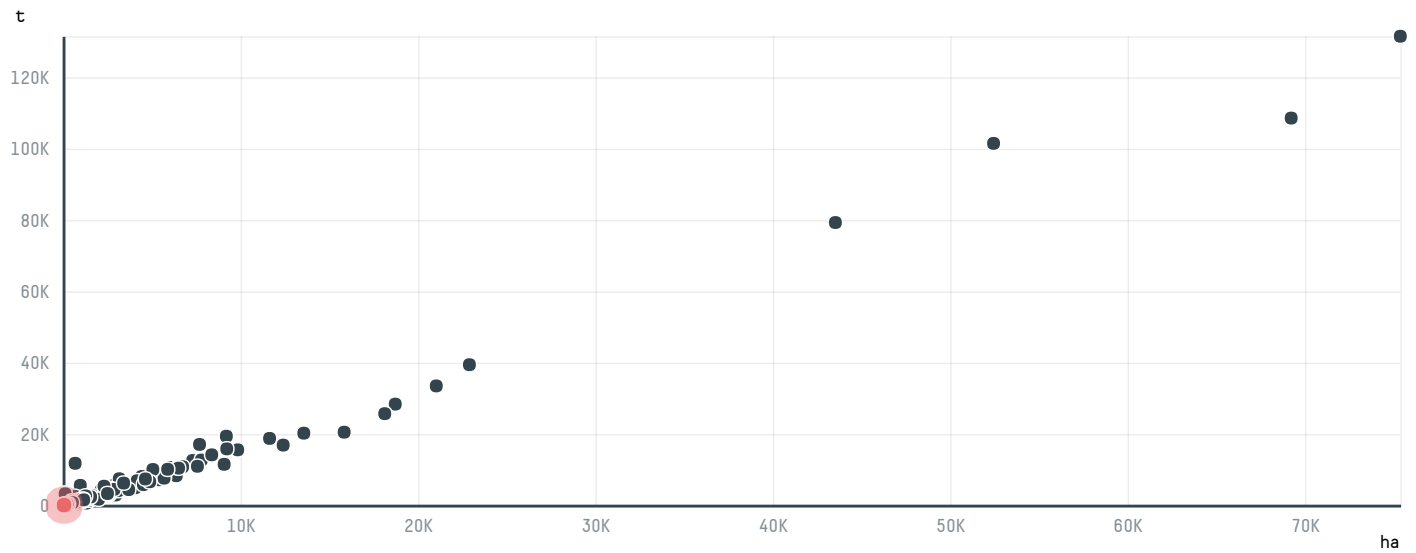

COMPARING COMPANIES IMPORTING COFFEE FROM BRAZIL IN 2017

Trase is a partnership between

In collaboration with

and many other organizations and individuals.

Donors

[Terms of Use](#) · [Privacy policy](#) · [Cookie policy](#) · [Contact us](#)