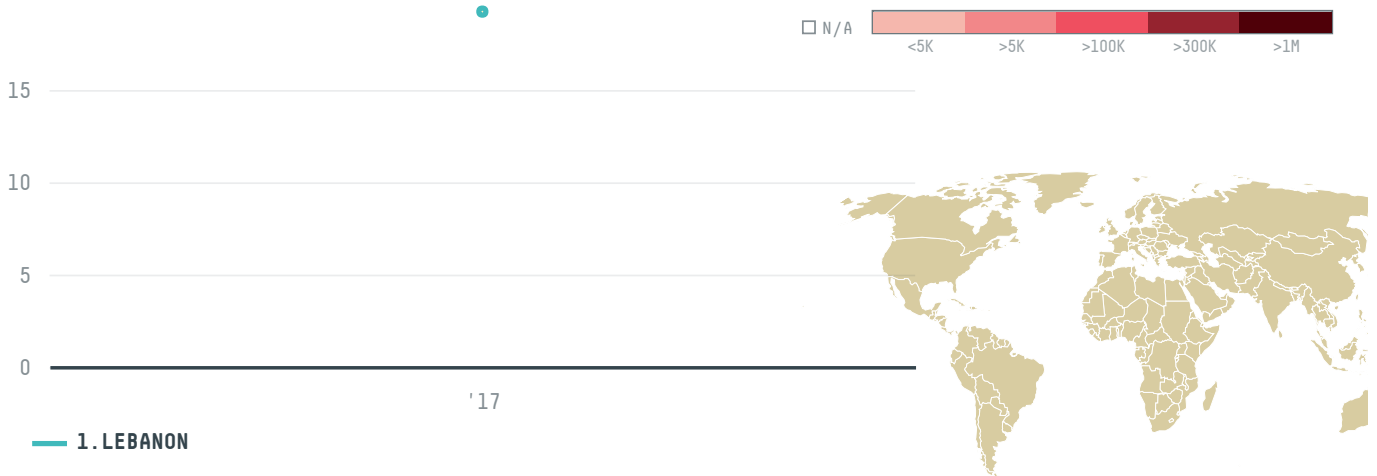

TOP DESTINATION COUNTRIES OF COFFEE IMPORTED BY AROME ET DELICE S.A.R.L:

This website uses cookies to provide you with an improved user experience. By continuing to browse this site, you consent to the use of cookies and similar technologies. Please visit our [privacy policy](#) for further details.

I AGREE