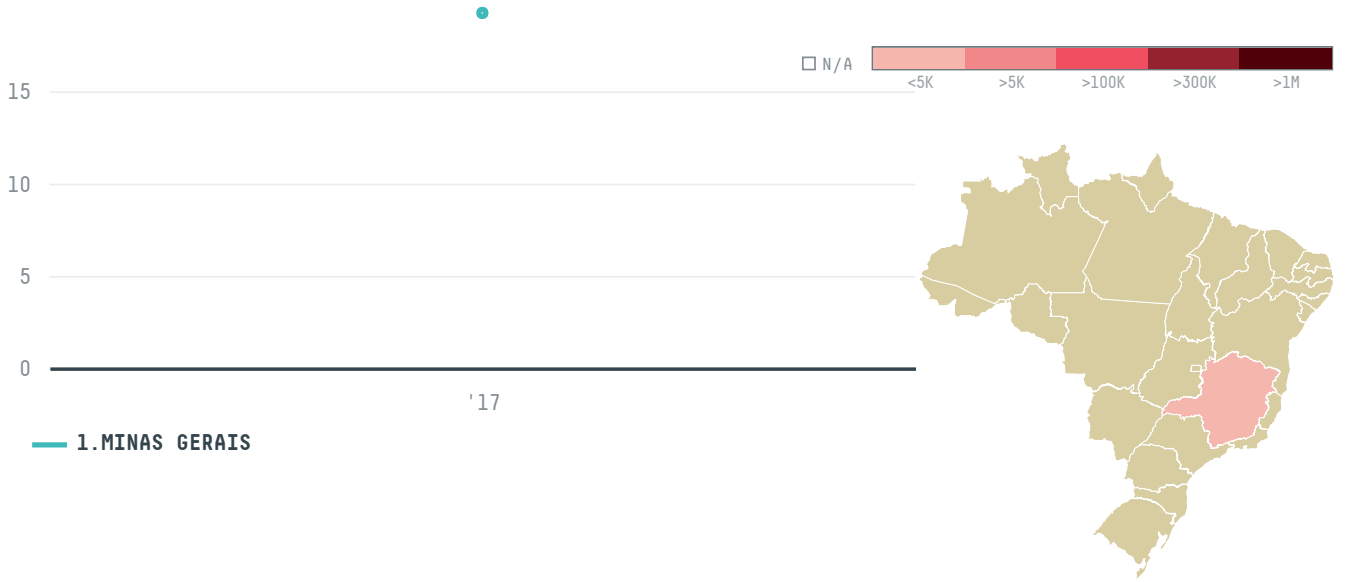

Trase is a partnership between

In collaboration with

and many other organizations

Donors

This website uses cookies to provide you with an improved user experience. By continuing to browse this site, you consent to the use of cookies and similar technologies. Please visit our [privacy policy](#) for further details.

I AGREE