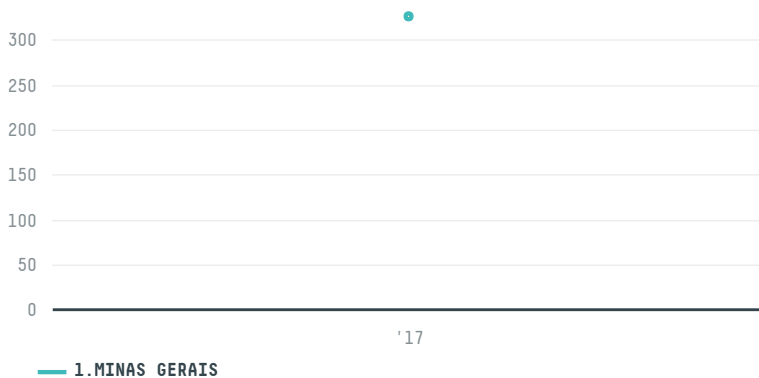

TOP DESTINATION COUNTRIES OF COFFEE IMPORTED BY ARAFAT COFFEE MILLS: