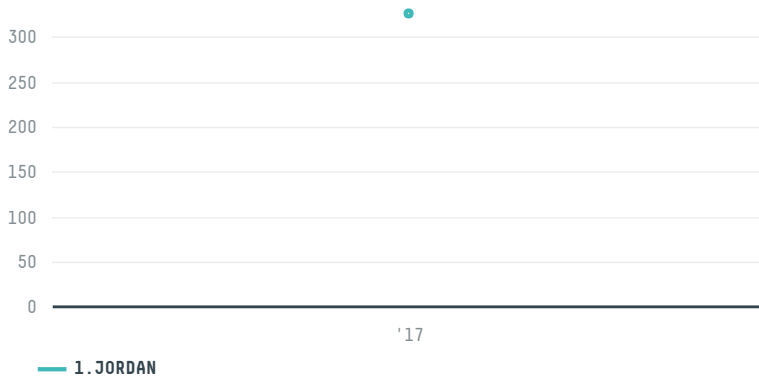

TOP DESTINATION COUNTRIES OF COFFEE IMPORTED BY ARAFAT COFFEE MILLS: