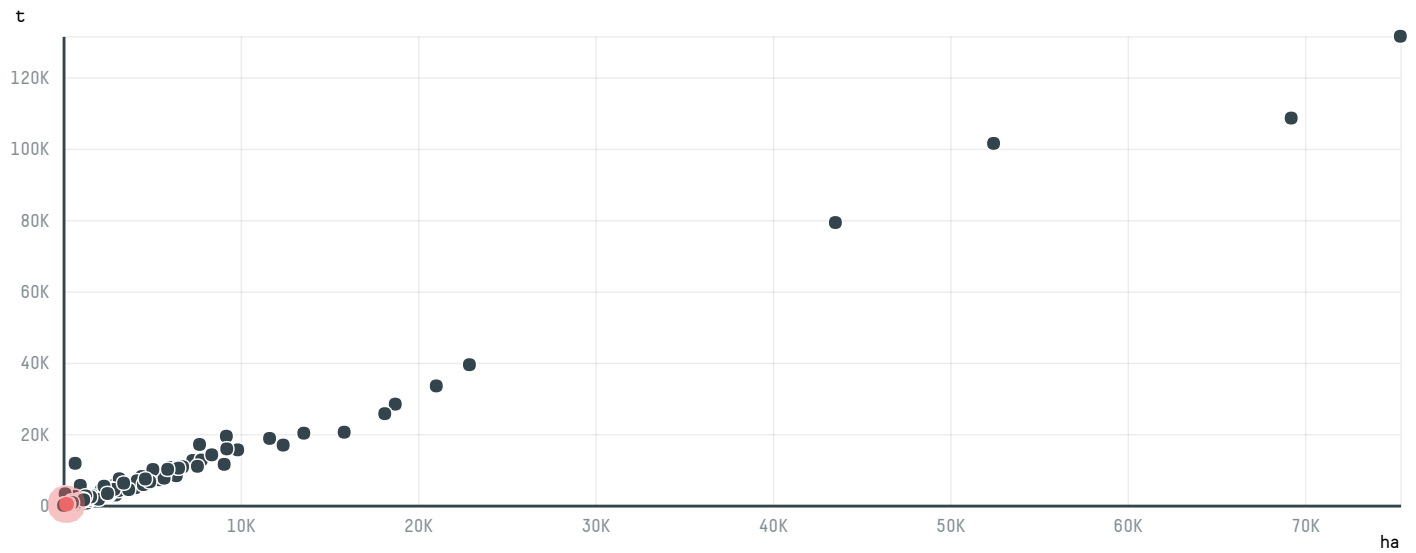

trase

ARAFAT COFFEE MILLS

ACTIVITY: **Importer**
COMMODITY: **Coffee**
COUNTRY: **Brazil**
YEAR: **2017**

ARAFAT COFFEE MILLS was the 349th largest importer of coffee from BRAZIL in 2017, accounting for 326 tons. As an importer, ARAFAT COFFEE MILLS sources from 1 municipalities, or 0% of the coffee production municipalities. The main destination of the coffee imported by ARAFAT COFFEE MILLS is JORDAN, accounting for 100% of the total.

TOP DESTINATION COUNTRIES OF COFFEE IMPORTED BY ARAFAT COFFEE MILLS:

COMPARING COMPANIES IMPORTING COFFEE FROM BRAZIL IN 2017

Trase is a partnership between

In collaboration with

and many other organizations and individuals.