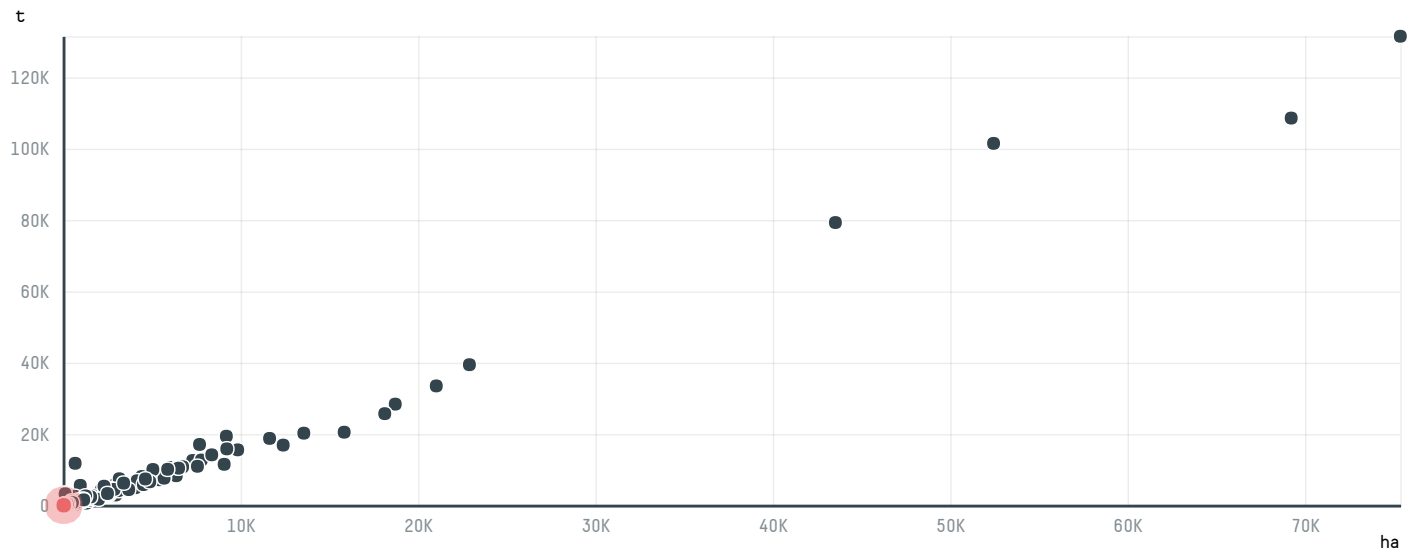

trase

CAFFEE CARRARO SPA

ACTIVITY: **Importer**
COMMODITY: **Coffee**
COUNTRY: **Brazil**
YEAR: **2017**

CAFFEE CARRARO SPA was the 1014th largest importer of coffee from BRAZIL in 2017, accounting for 38 tons. As an importer, CAFFEE CARRARO SPA sources from 1 municipalities, or 0% of the coffee production municipalities. The main destination of the coffee imported by CAFFEE CARRARO SPA is ITALY, accounting for 100% of the total.

TOP DESTINATION COUNTRIES OF COFFEE IMPORTED BY CAFFEE CARRARO SPA:

COMPARING COMPANIES IMPORTING COFFEE FROM BRAZIL IN 2017

Trase is a partnership between

In collaboration with

and many other organizations and individuals.