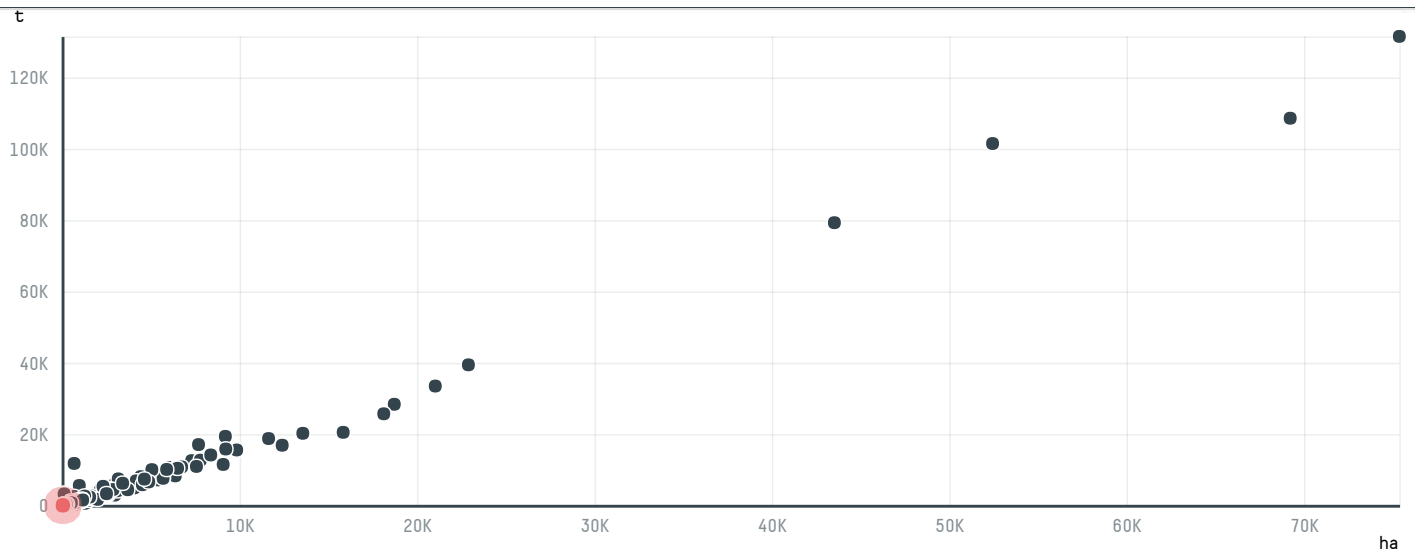

Trase is a partnership between

In collaboration with

and many other organizations and individuals.

Donors

[Terms of Use](#) · [Privacy policy](#) · [Cookie policy](#) · [Contact us](#)