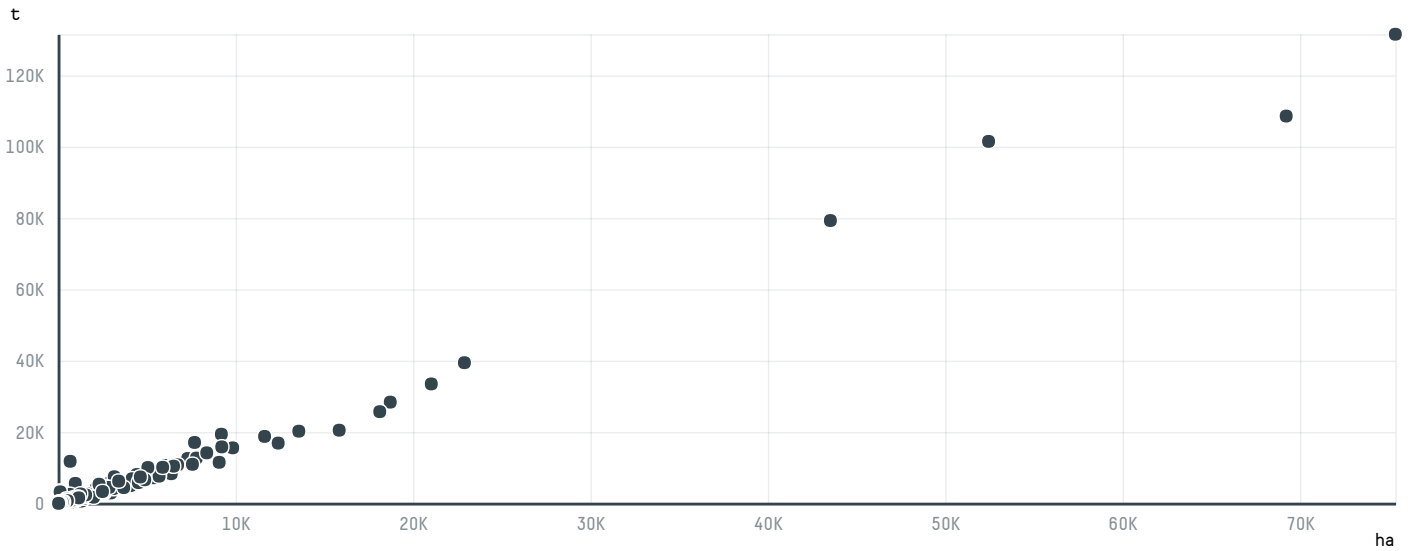

trase

MOHAMMAD FERAS OLABI

ACTIVITY: **Importer**
COMMODITY: **Coffee**
COUNTRY: **Brazil**
YEAR: **2017**

MOHAMMAD FERAS OLABI was the 792nd largest importer of coffee from BRAZIL in 2017, accounting for 79 tons. As an importer, MOHAMMAD FERAS OLABI sources from 1 municipalities, or 0% of the coffee production municipalities. The main destination of the coffee imported by MOHAMMAD FERAS OLABI is SYRIA, accounting for 100% of the total.

TOP DESTINATION COUNTRIES OF COFFEE IMPORTED BY MOHAMMAD FERAS OLABI:

COMPARING COMPANIES IMPORTING COFFEE FROM BRAZIL IN 2017

Trase is a partnership between

In collaboration with

and many other organizations and individuals.