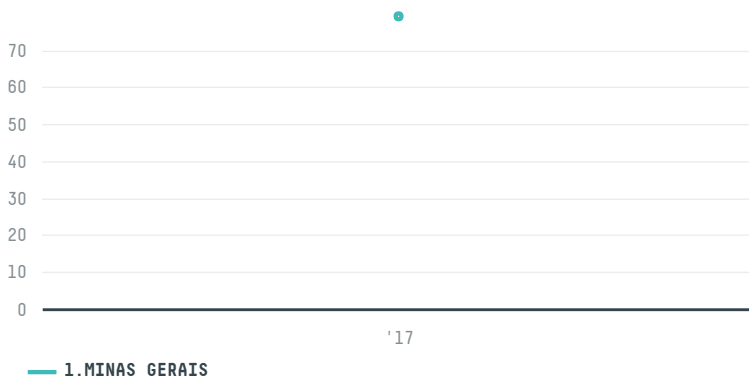

TOP DESTINATION COUNTRIES OF COFFEE IMPORTED BY MOHAMMAD FERAS OLABI: