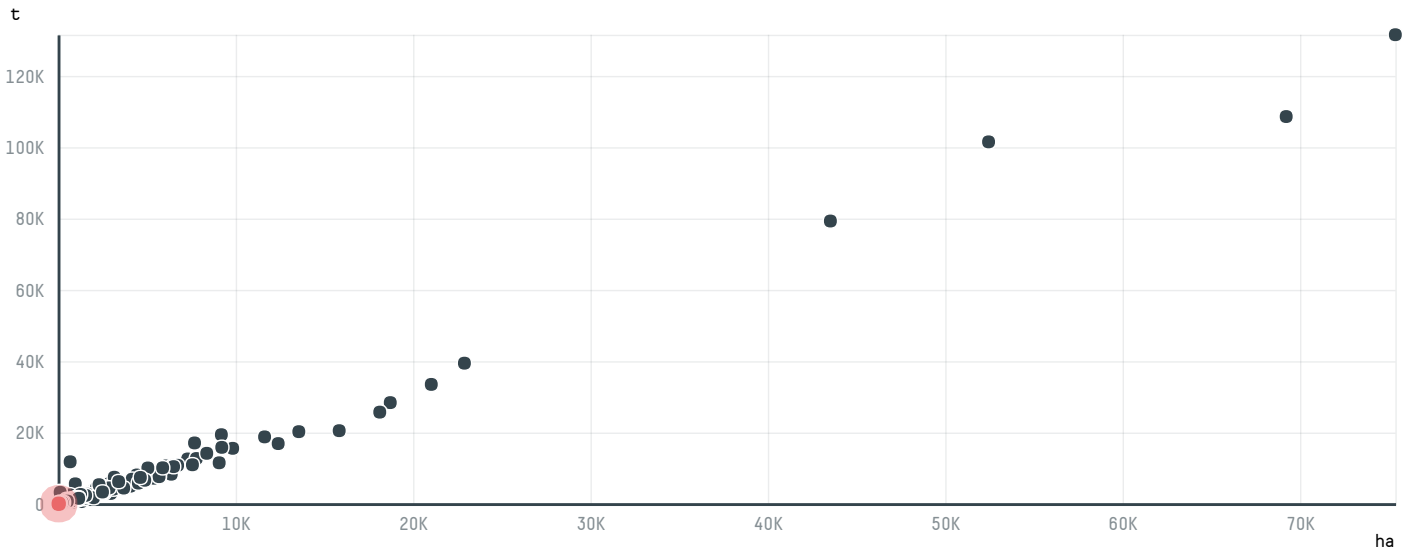

COMPARING COMPANIES IMPORTING COFFEE FROM BRAZIL IN 2017

Trase is a partnership between

In collaboration with

and many other organizations and individuals.

Donors

[Terms of Use](#) · [Privacy policy](#) · [Cookie policy](#) · [Contact us](#)

This website uses cookies to provide you with an improved user experience. By continuing to browse this site, you consent to the use of cookies and similar technologies. Please visit our [privacy policy](#) for further details.

I AGREE