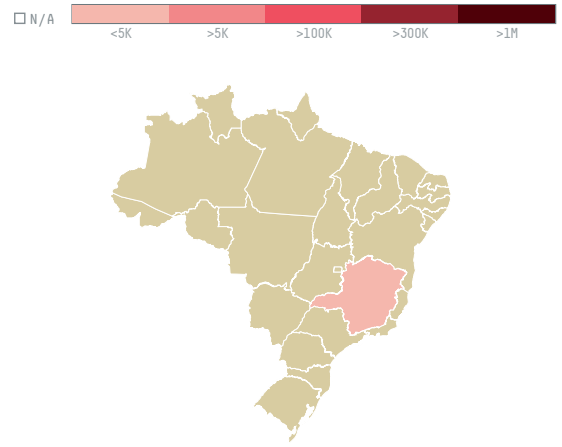

trase

ECOM AGROINDUSTRIAL CORP LTD. (AX- 016/17)

ACTIVITY COMMODITY COUNTRY YEAR
Importer **Coffee** **Brazil** **2017**

ECOM AGROINDUSTRIAL CORP LTD. (AX-016/17) was the 986th largest importer of coffee from BRAZIL in 2017, accounting for 40 tons. As an importer, ECOM AGROINDUSTRIAL CORP LTD. (AX-016/17) sources from 1 municipalities, or 0% of the coffee production municipalities. The main destination of the coffee imported by ECOM AGROINDUSTRIAL CORP LTD. (AX-016/17) is AUSTRALIA, accounting for 100% of the total.

TOP DESTINATION COUNTRIES OF COFFEE IMPORTED BY ECOM AGROINDUSTRIAL CORP LTD. (AX-016/17):

COMPARING COMPANIES IMPORTING COFFEE FROM BRAZIL IN 2017

Trase is a partnership between

In collaboration with

and many other organizations and individuals.