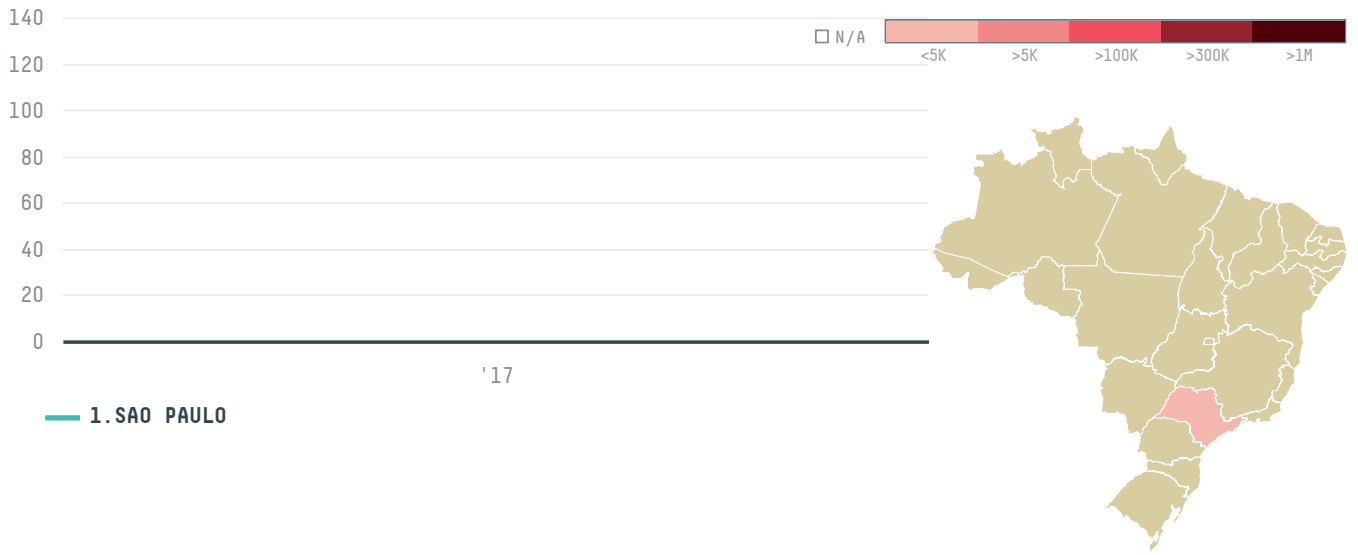

Further details.

Trase is a partnership between

In collaboration with

and many other organizations and individuals.

Donors

This website uses cookies to provide you with an improved user experience. By continuing to browse this site, you consent to the use of cookies and similar technologies. Please visit our [privacy policy](#) for further details.

I AGREE