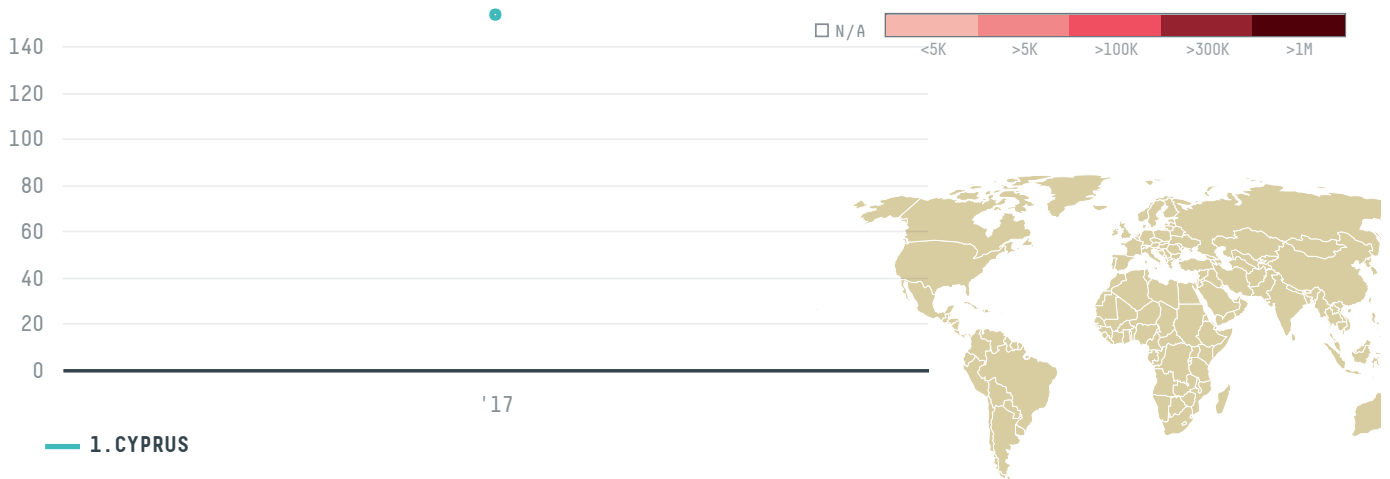

trase

CI ROASTERS LIMITED

ACTIVITY: **Importer** COMMODITY: **Coffee** COUNTRY: **Brazil**

YEAR: **2017**

CI ROASTERS LIMITED was the 574th largest importer of coffee from BRAZIL in 2017, accounting for 154 tons. As an importer, CI ROASTERS LIMITED sources from 1 municipalities, or 0% of the coffee production municipalities. The main destination of the coffee imported by CI ROASTERS LIMITED is CYPRUS, accounting for 100% of the total.

TOP DESTINATION COUNTRIES OF COFFEE IMPORTED BY CI ROASTERS LIMITED:

Further details.

Trase is a partnership between

In collaboration with

and many other organizations and individuals.

Donors

This website uses cookies to provide you with an improved user experience. By continuing to browse this site, you consent to the use of cookies and similar technologies. Please visit our [privacy policy](#) for further details.