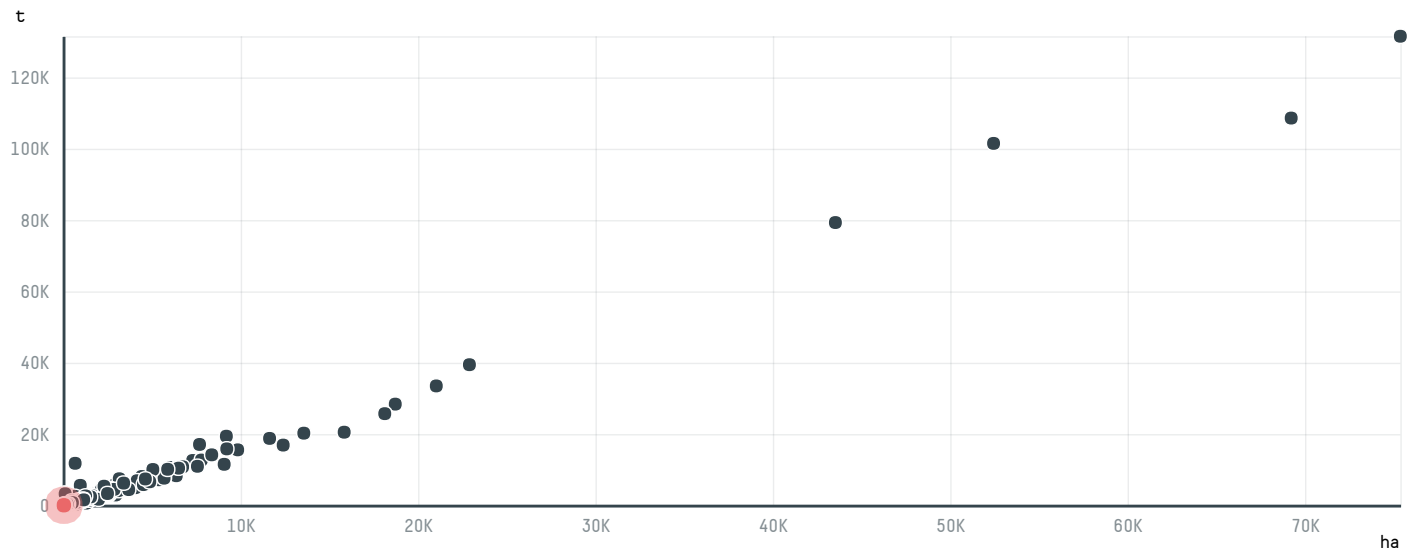

trase

WEINGEIST LIMITED

ACTIVITY: **Importer**
COMMODITY: **Coffee**
COUNTRY: **Brazil**
YEAR: **2017**

WEINGEIST LIMITED was the 1003rd largest importer of coffee from BRAZIL in 2017, accounting for 38 tons. As an importer, WEINGEIST LIMITED sources from 1 municipalities, or 0% of the coffee production municipalities. The main destination of the coffee imported by WEINGEIST LIMITED is UNITED ARAB EMIRATES, accounting for 100% of the total.

TOP DESTINATION COUNTRIES OF COFFEE IMPORTED BY WEINGEIST LIMITED:

COMPARING COMPANIES IMPORTING COFFEE FROM BRAZIL IN 2017

Trase is a partnership between

In collaboration with

and many other organizations and individuals.