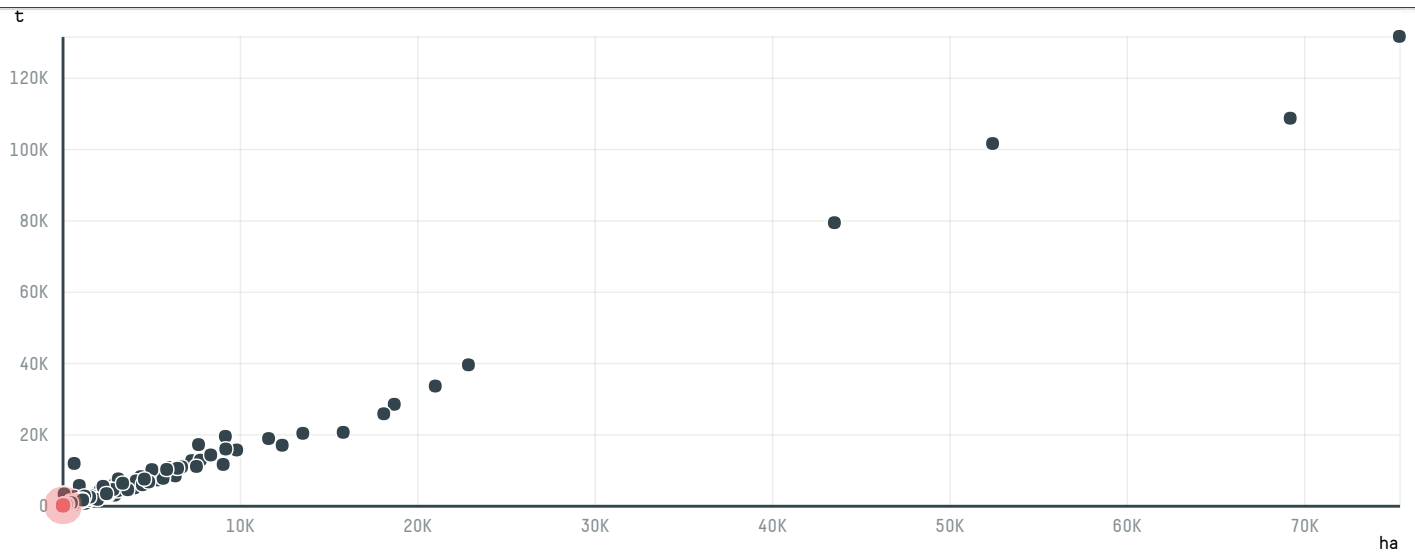

trase

MALEK ZEIN

ACTIVITY: **Importer**
COMMODITY: **Coffee**
COUNTRY: **Brazil**
YEAR: **2017**

MALEK ZEIN was the 908th largest importer of coffee from BRAZIL in 2017, accounting for 53 tons. As an importer, MALEK ZEIN sources from 1 municipalities, or 0% of the coffee production municipalities. The main destination of the coffee imported by MALEK ZEIN is SYRIA, accounting for 100% of the total.

TOP DESTINATION COUNTRIES OF COFFEE IMPORTED BY MALEK ZEIN:

Trase is a partnership between

In collaboration with

and many other organizations and individuals.

Donors

[Terms of Use](#) · [Privacy policy](#) · [Cookie policy](#) · [Contact us](#)