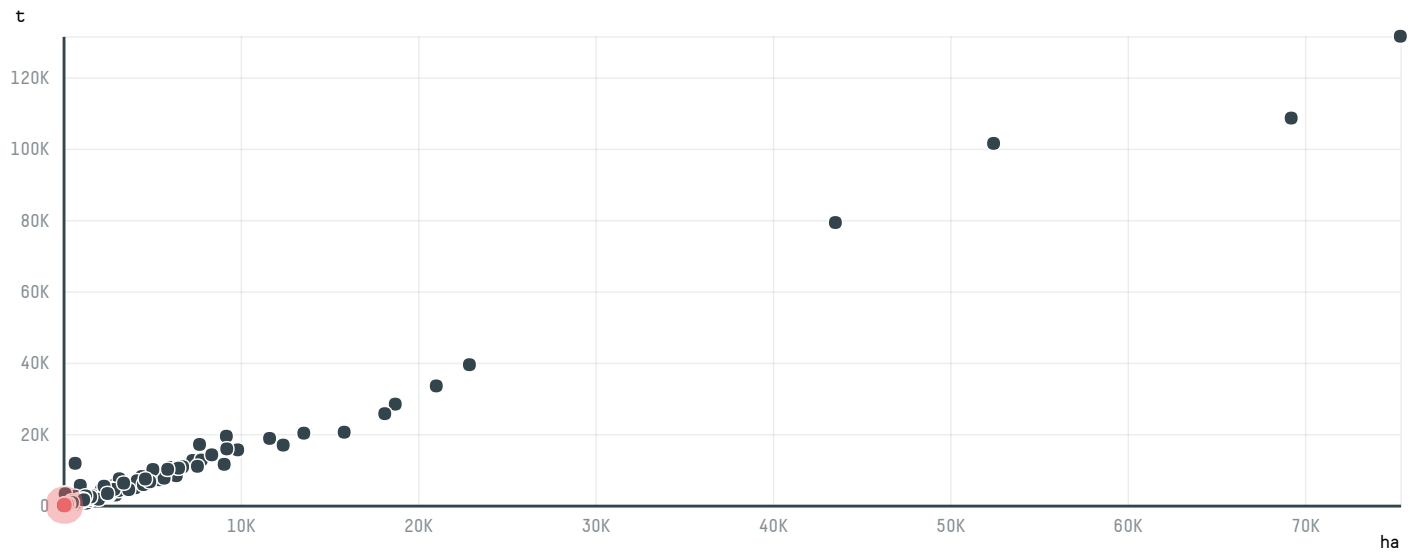

trase

MR. MOHAMED ALHLWANI

ACTIVITY: **Importer**
COMMODITY: **Coffee**
COUNTRY: **Brazil**
YEAR: **2017**

MR. MOHAMED ALHLWANI was the 791st largest importer of coffee from BRAZIL in 2017, accounting for 79 tons. As an importer, MR. MOHAMED ALHLWANI sources from 1 municipalities, or 0% of the coffee production municipalities. The main destination of the coffee imported by MR. MOHAMED ALHLWANI is SYRIA, accounting for 100% of the total.

TOP DESTINATION COUNTRIES OF COFFEE IMPORTED BY MR. MOHAMED ALHLWANI:

COMPARING COMPANIES IMPORTING COFFEE FROM BRAZIL IN 2017

Trase is a partnership between

In collaboration with

and many other organizations and individuals.