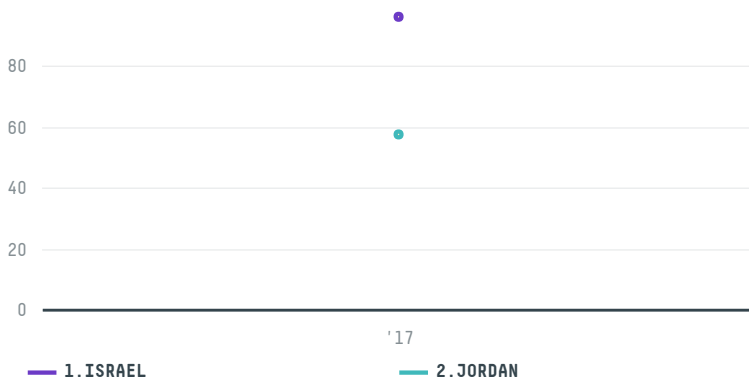

TOP DESTINATION COUNTRIES OF COFFEE IMPORTED BY MUHAMED FARES IBRAHIM ALSHAMAS: