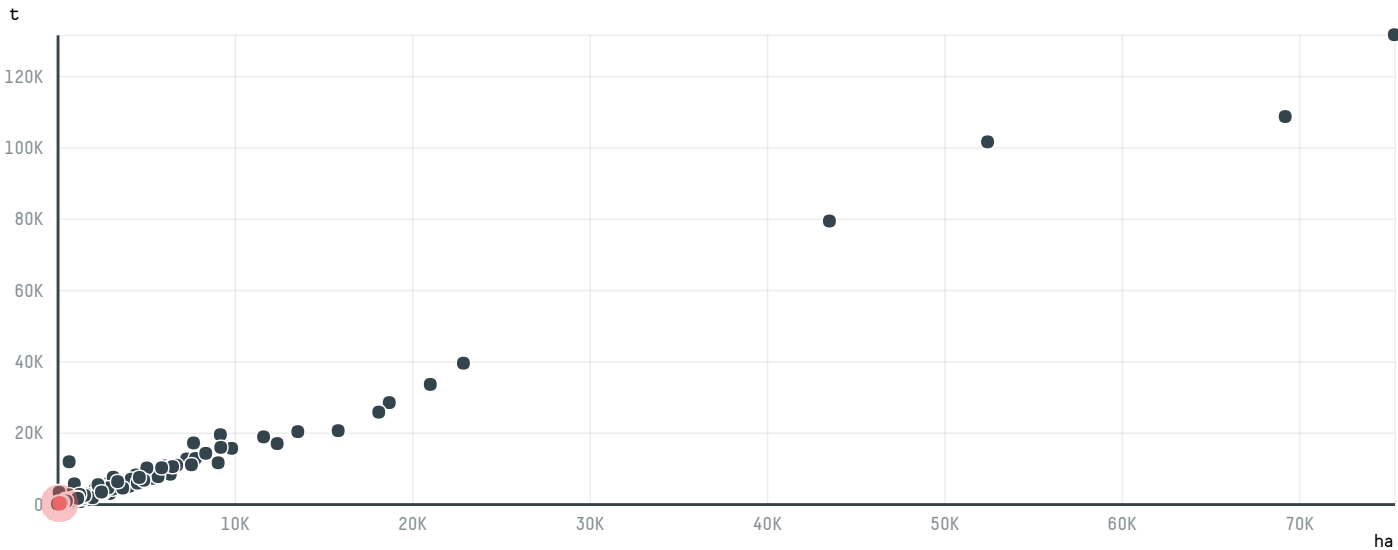

### TOP DESTINATION COUNTRIES OF COFFEE IMPORTED BY MUHAMED FARES IBRAHIM ALSHAMAS:

□ N/A  <5K  >5K  >100K  >300K  >1M

COMPARING COMPANIES IMPORTING COFFEE FROM BRAZIL IN 2017

Trase is a partnership between