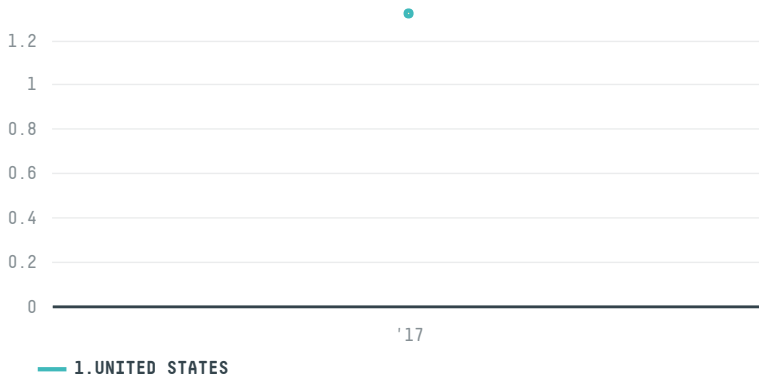

TOP DESTINATION COUNTRIES OF COFFEE IMPORTED BY ROSE PARK ROASTERS: