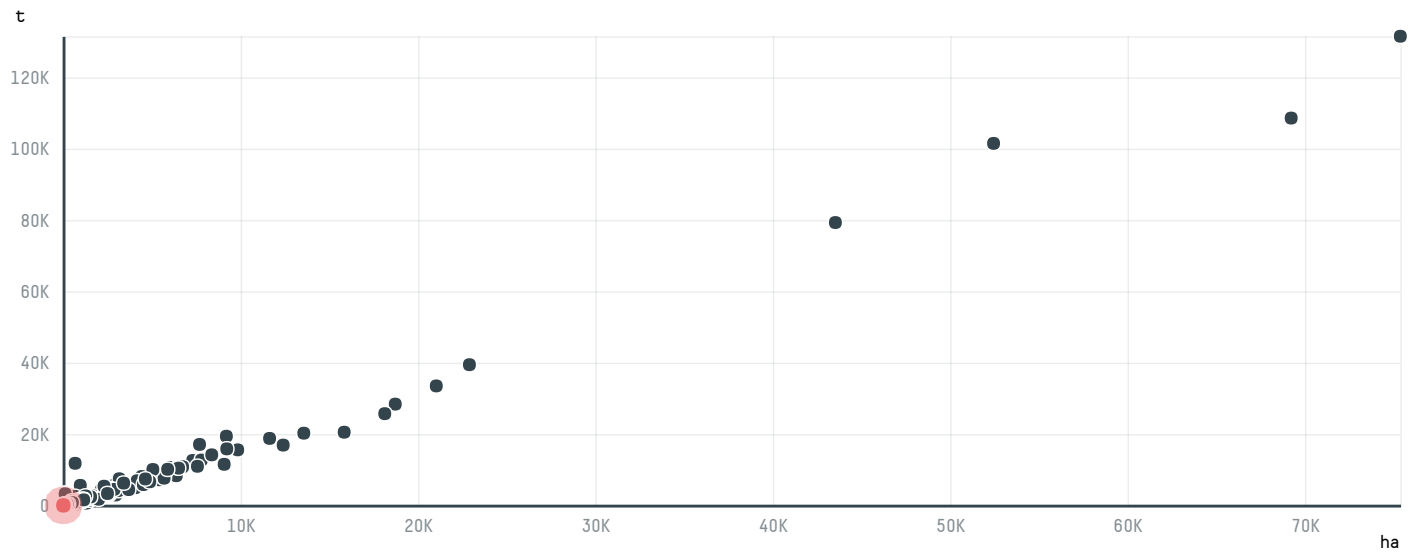

COMPARING COMPANIES IMPORTING COFFEE FROM BRAZIL IN 2017

Trase is a partnership between

In collaboration with

and many other organizations and individuals.

Donors

[Terms of Use](#) · [Privacy policy](#) · [Cookie policy](#) · [Contact us](#)