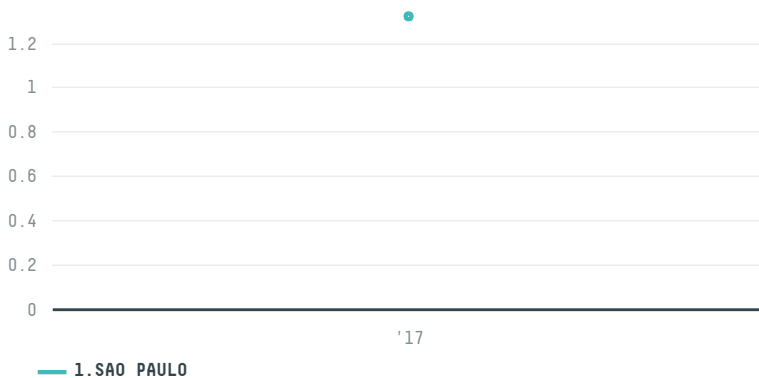

TOP DESTINATION COUNTRIES OF COFFEE IMPORTED BY ROSE PARK ROASTERS: