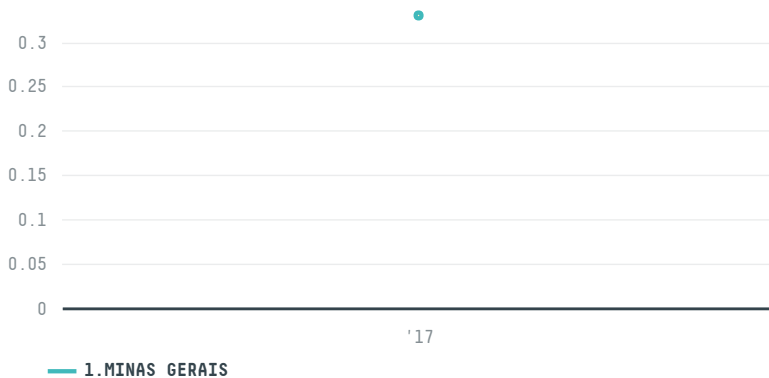

TOP DESTINATION COUNTRIES OF COFFEE IMPORTED BY UAB SVIEZIA KAVA: