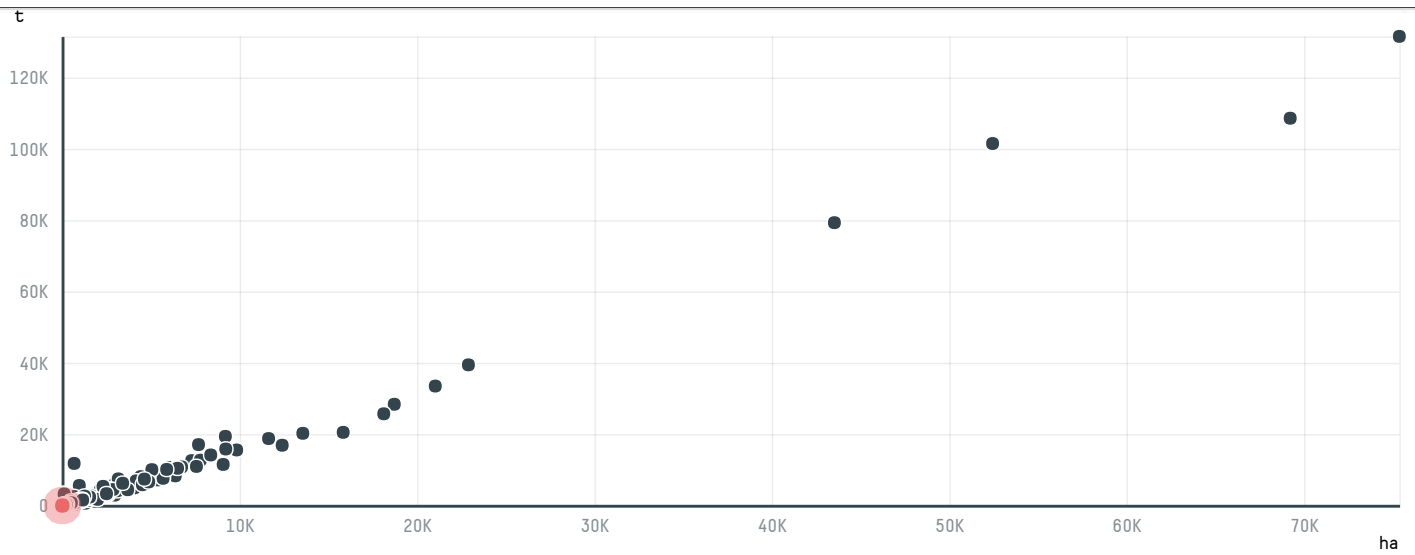

Trase is a partnership between

In collaboration with

and many other organizations and individuals.

Donors

[Terms of Use](#) · [Privacy policy](#) · [Cookie policy](#) · [Contact us](#)