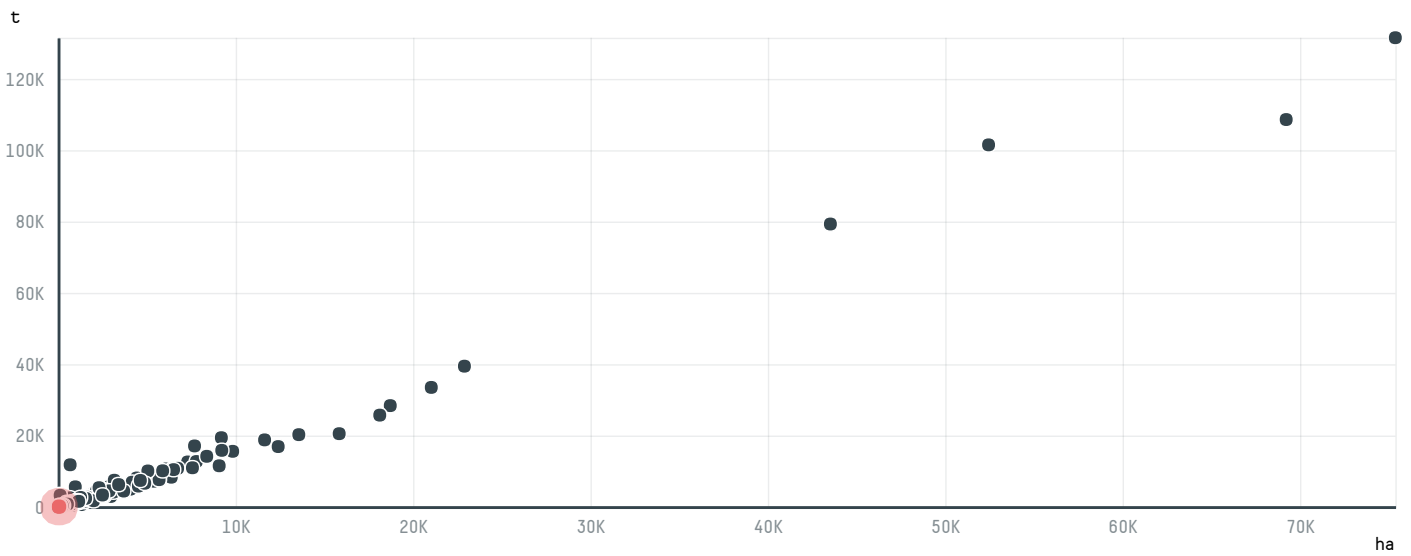

COMPARING COMPANIES IMPORTING COFFEE FROM BRAZIL IN 2017

Trase is a partnership between

In collaboration with

and many other organizations and individuals.

Donors

[Terms of Use](#) · [Privacy policy](#) · [Cookie policy](#) · [Contact us](#)

This website uses cookies to provide you with an improved user experience. By continuing to browse this site, you consent to the use of cookies and similar technologies. Please visit our [privacy policy](#) for further details.

I AGREE