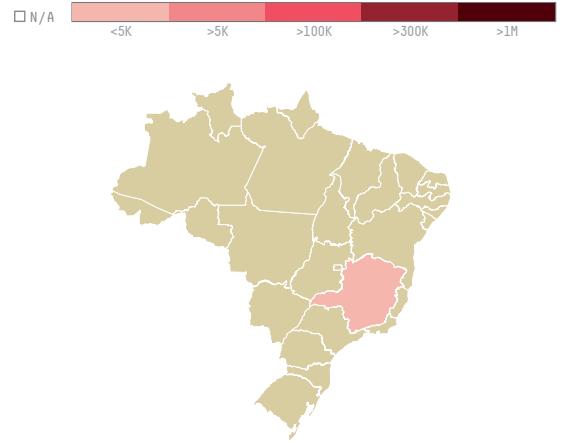

trase

ECOM AGROINDUSTRIAL CORP LTD. (EC- 355/16)

ACTIVITY COMMODITY COUNTRY YEAR
Importer **Coffee** **Brazil** **2017**

ECOM AGROINDUSTRIAL CORP LTD. (EC-355/16) was the 894th largest importer of coffee from BRAZIL in 2017, accounting for 58 tons. As an importer, ECOM AGROINDUSTRIAL CORP LTD. (EC-355/16) sources from 1 municipalities, or 0% of the coffee production municipalities. The main destination of the coffee imported by ECOM AGROINDUSTRIAL CORP LTD. (EC-355/16) is UNITED STATES, accounting for 100% of the total.

TOP DESTINATION COUNTRIES OF COFFEE IMPORTED BY ECOM AGROINDUSTRIAL CORP LTD. (EC-355/16):

COMPARING COMPANIES IMPORTING COFFEE FROM BRAZIL IN 2017

Trase is a partnership between

In collaboration with

and many other organizations and individuals.