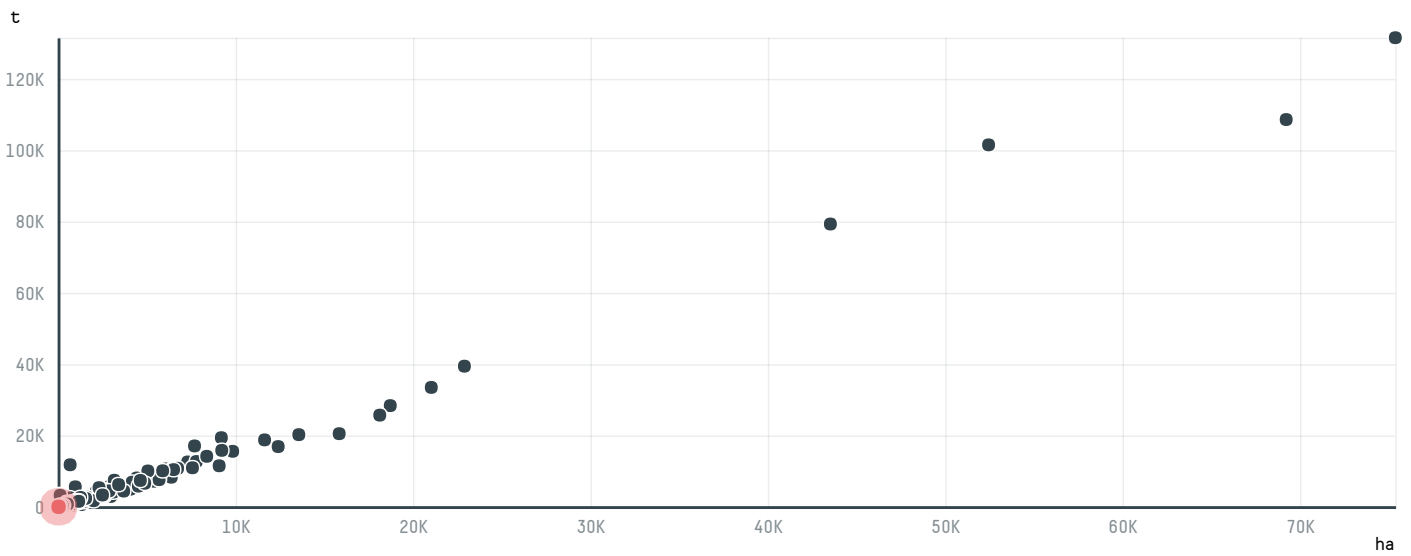

trase

BEDHI LEAF TRADING COMPANY (EC 440 17)

ACTIVITY: **Importer** COMMODITY: **Coffee** COUNTRY: **Brazil** YEAR: **2017**

BEDHI LEAF TRADING COMPANY (EC 440 17) was the 1185th largest importer of coffee from BRAZIL in 2017, accounting for 19 tons. As an importer, BEDHI LEAF TRADING COMPANY (EC 440 17) sources from 1 municipalities, or 0% of the coffee production municipalities. The main destination of the coffee imported by BEDHI LEAF TRADING COMPANY (EC 440 17) is UNITED STATES, accounting for 100% of the total.

TOP DESTINATION COUNTRIES OF COFFEE IMPORTED BY BEDHI LEAF TRADING COMPANY (EC 440 17):

□ N/A

<5K >5K >100K >300K >1M

COMPARING COMPANIES IMPORTING COFFEE FROM BRAZIL IN 2017

Trase is a partnership between