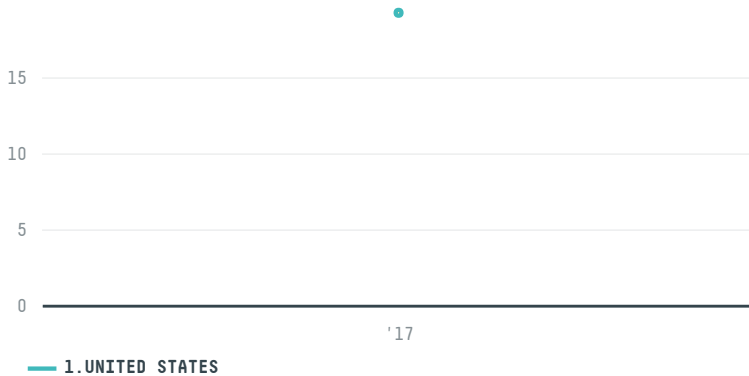

TOP DESTINATION COUNTRIES OF COFFEE IMPORTED BY ATLANTIC SPECIALTY COFFEE INC (EC-376/16):