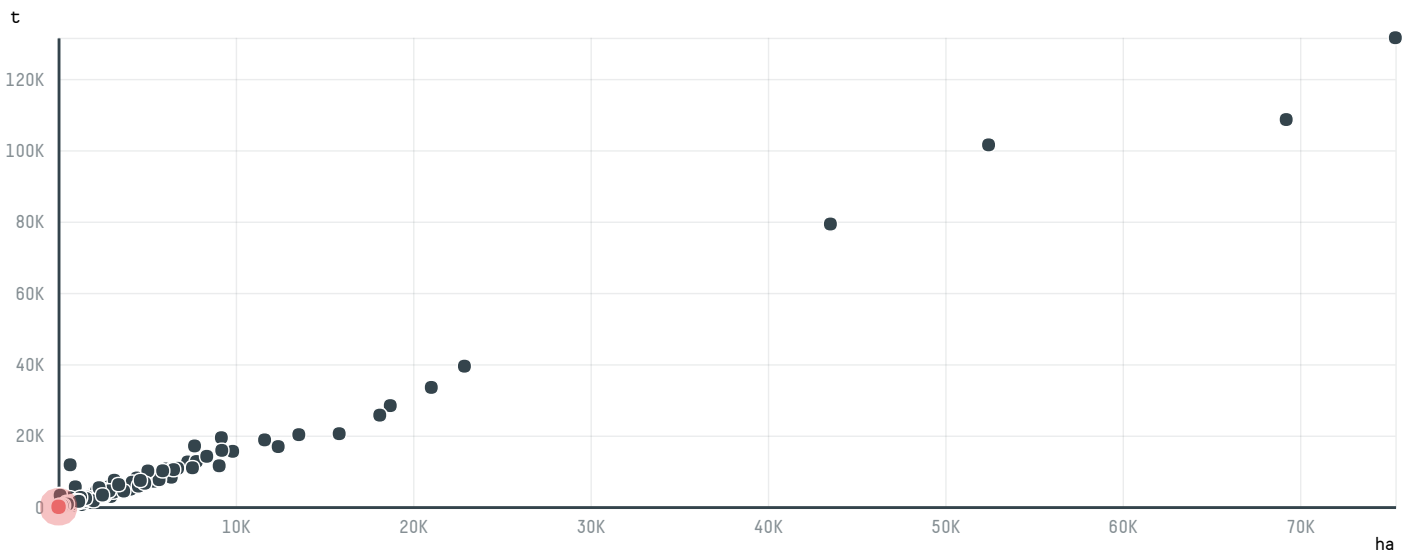

trase

ATLANTIC SPECIALTY COFFEE INC (EC-376/16)

ACTIVITY	COMMODITY	COUNTRY	YEAR
Importer	Coffee	Brazil	2017

ATLANTIC SPECIALTY COFFEE INC (EC-376/16) was the 1201st largest importer of coffee from BRAZIL in 2017, accounting for 19 tons. As an importer, ATLANTIC SPECIALTY COFFEE INC (EC-376/16) sources from 1 municipalities, or 0% of the coffee production municipalities. The main destination of the coffee imported by ATLANTIC SPECIALTY COFFEE INC (EC-376/16) is UNITED STATES, accounting for 100% of the total.

TOP DESTINATION COUNTRIES OF COFFEE IMPORTED BY ATLANTIC SPECIALTY COFFEE INC (EC-376/16):

□ N/A <5K >5K >100K >300K >1M

□ N/A

<5K >5K >100K >300K >1M

COMPARING COMPANIES IMPORTING COFFEE FROM BRAZIL IN 2017