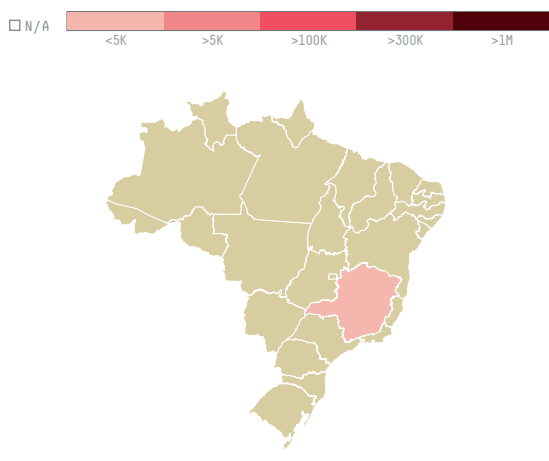

trase

ATLANTIC SPECIALTY COFFEE INC (EC-248/16)

ACTIVITY	COMMODITY	COUNTRY	YEAR
Importer	Coffee	Brazil	2017

ATLANTIC SPECIALTY COFFEE INC (EC-248/16) was the 1026th largest importer of coffee from BRAZIL in 2017, accounting for 38 tons. As an importer, ATLANTIC SPECIALTY COFFEE INC (EC-248/16) sources from 1 municipalities, or 0% of the coffee production municipalities. The main destination of the coffee imported by ATLANTIC SPECIALTY COFFEE INC (EC-248/16) is UNITED STATES, accounting for 100% of the total.

TOP DESTINATION COUNTRIES OF COFFEE IMPORTED BY ATLANTIC SPECIALTY COFFEE INC (EC-248/16):

COMPARING COMPANIES IMPORTING COFFEE FROM BRAZIL IN 2017

Trase is a partnership between

In collaboration with

and many other organizations and individuals.