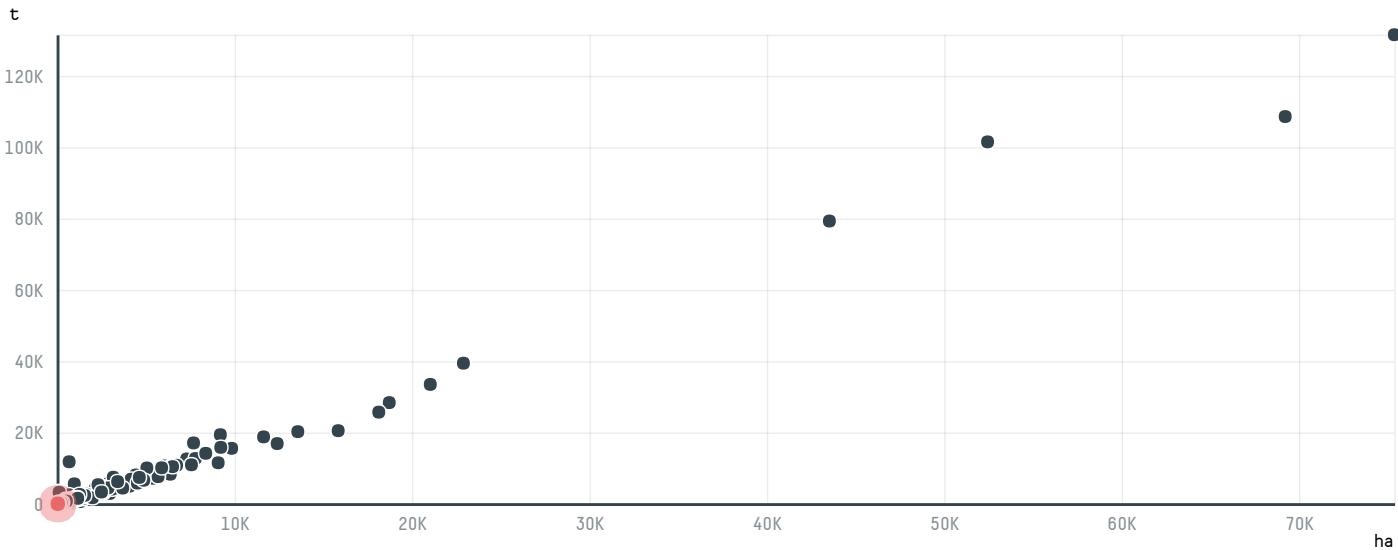

COMPARING COMPANIES IMPORTING COFFEE FROM BRAZIL IN 2017

Trase is a partnership between

In collaboration with

and many other organizations and individuals.

Donors

[Terms of Use](#) · [Privacy policy](#) · [Cookie policy](#) · [Contact us](#)

This website uses cookies to provide you with an improved user experience. By continuing to browse this site, you consent to the use of cookies and similar technologies. Please visit our [privacy policy](#) for further details.

I AGREE