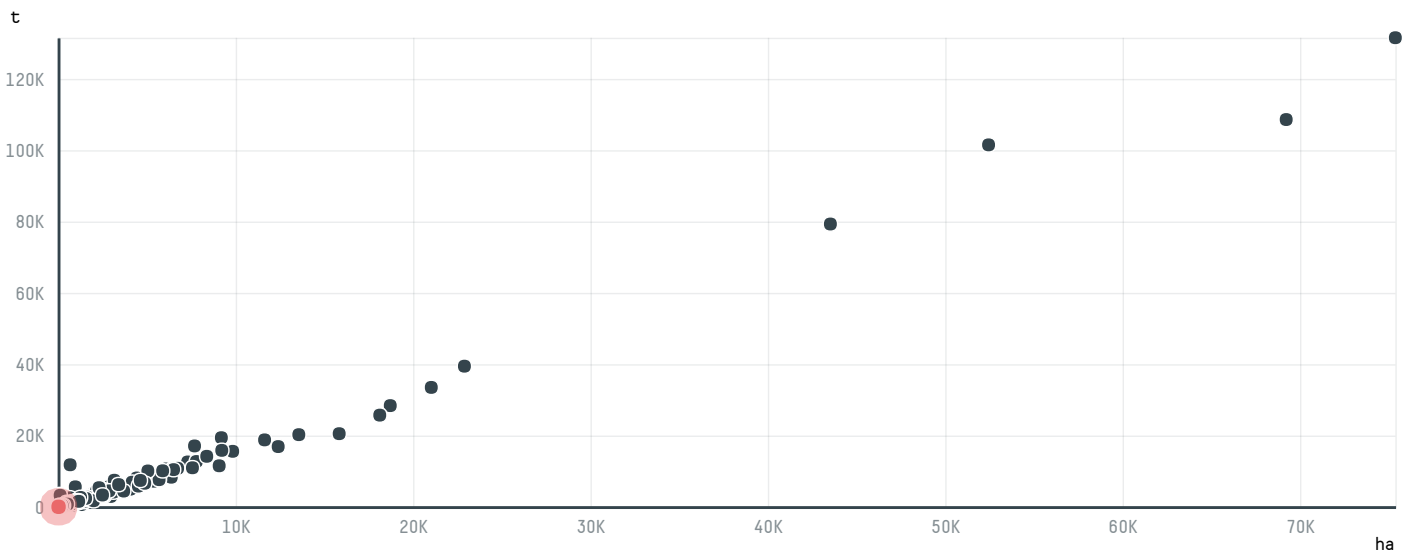

COMPARING COMPANIES IMPORTING COFFEE FROM BRAZIL IN 2017

Trase is a partnership between

In collaboration with

and many other organizations and individuals.

Donors

[Terms of Use](#) · [Privacy policy](#) · [Cookie policy](#) · [Contact us](#)

This website uses cookies to provide you with an improved user experience. By continuing to browse this site, you consent to the use of cookies and similar technologies. Please visit our [privacy policy](#) for further details.

I AGREE