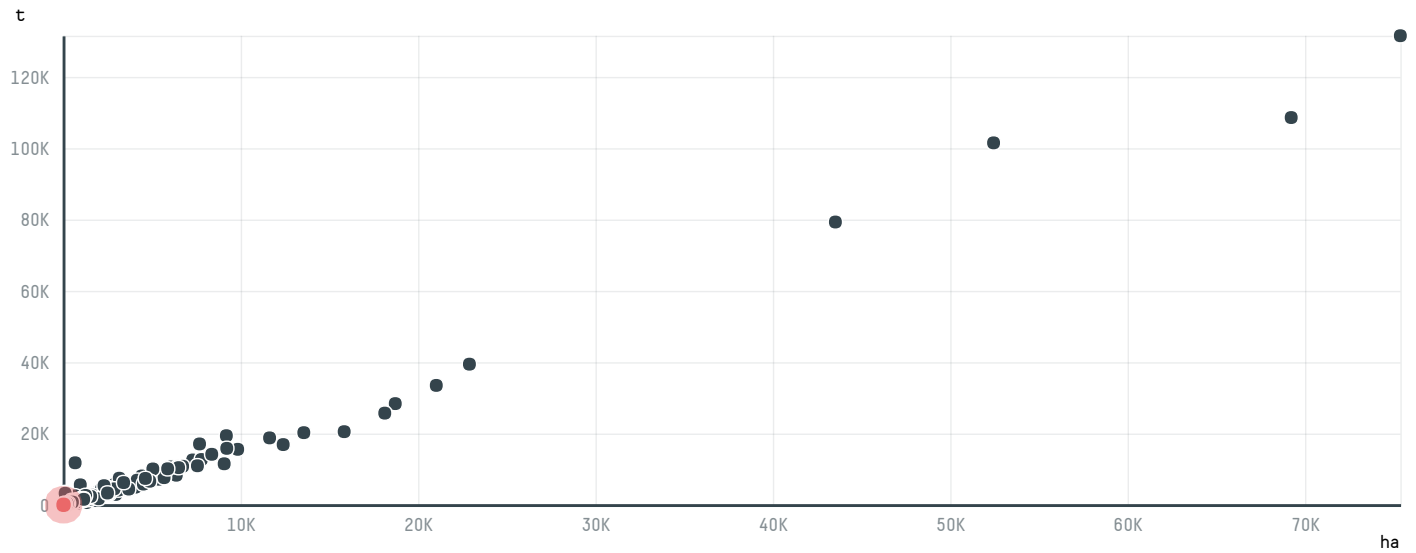

trase

MONMOUTH COFFEE CO. (EC-405/17)

ACTIVITY	COMMODITY	COUNTRY	YEAR
Importer	Coffee	Brazil	2017

MONMOUTH COFFEE CO. (EC-405/17) was the 1263rd largest importer of coffee from BRAZIL in 2017, accounting for 17 tons. As an importer, MONMOUTH COFFEE CO. (EC-405/17) sources from 1 municipalities, or 0% of the coffee production municipalities. The main destination of the coffee imported by MONMOUTH COFFEE CO. (EC-405/17) is UNITED KINGDOM, accounting for 100% of the total.

TOP DESTINATION COUNTRIES OF COFFEE IMPORTED BY MONMOUTH COFFEE CO. (EC-405/17):

COMPARING COMPANIES IMPORTING COFFEE FROM BRAZIL IN 2017

Trase is a partnership between

In collaboration with

and many other organizations and individuals.