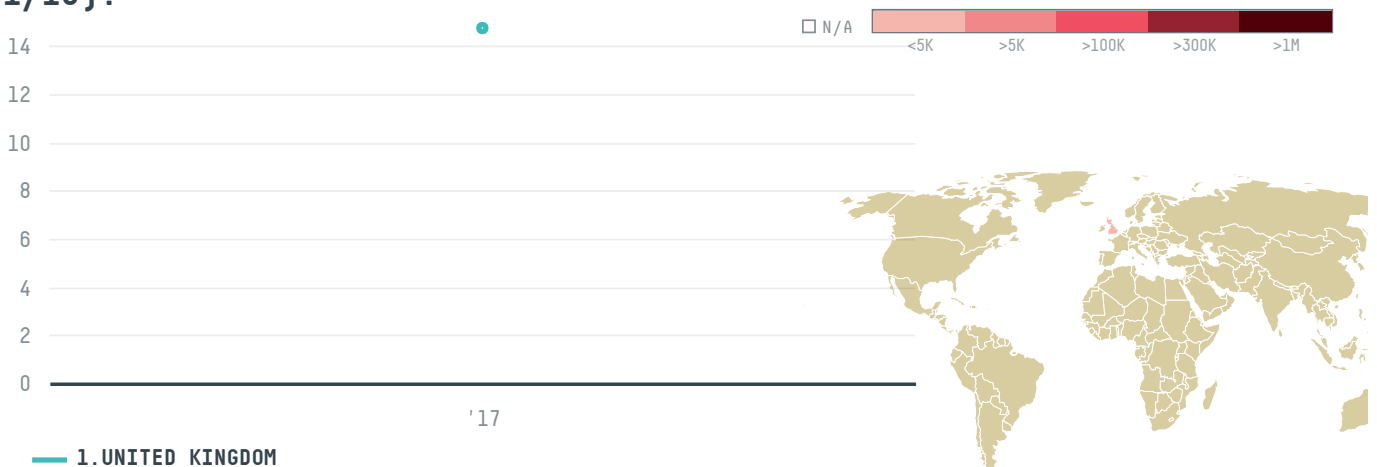

TOP DESTINATION COUNTRIES OF COFFEE IMPORTED BY MONMOUTH COFFEE CO. (EC-241/16):

This website uses cookies to provide you with an improved user experience. By continuing to browse this site, you consent to the use of cookies and similar technologies. Please visit our [privacy policy](#) for further details.

I AGREE