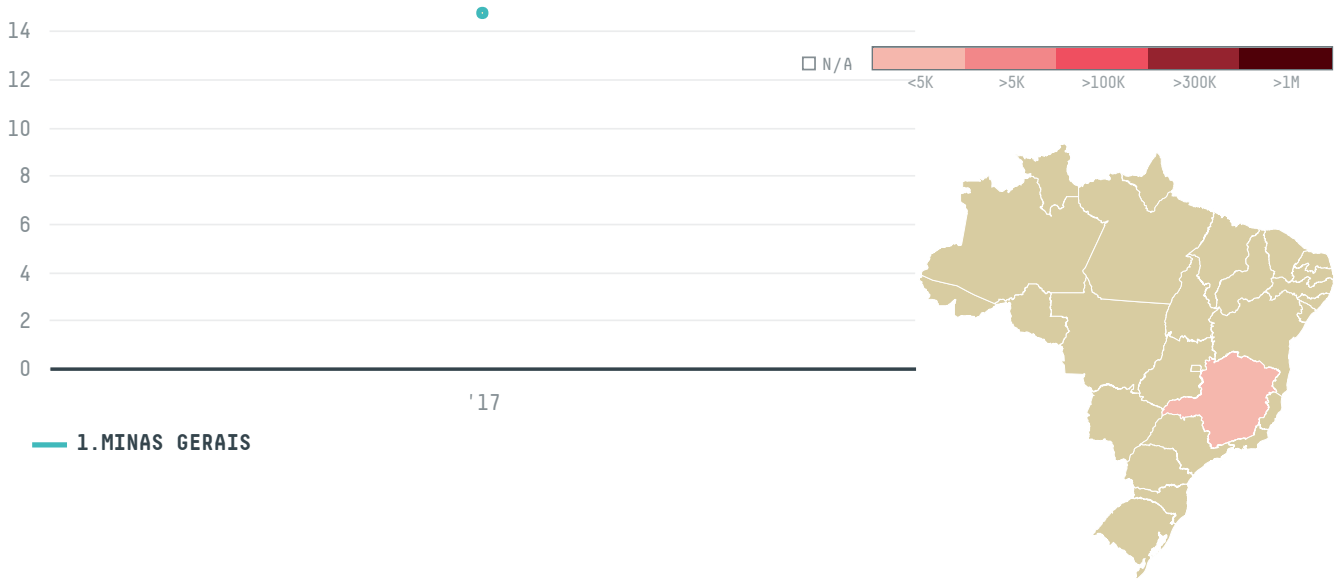

Trase is a partnership
between

In collaboration with

and many other organizations

Donors

This website uses cookies to provide you with an improved user experience. By continuing to browse this site, you consent to the use of cookies and similar technologies. Please visit our [privacy policy](#) for further details.

I AGREE