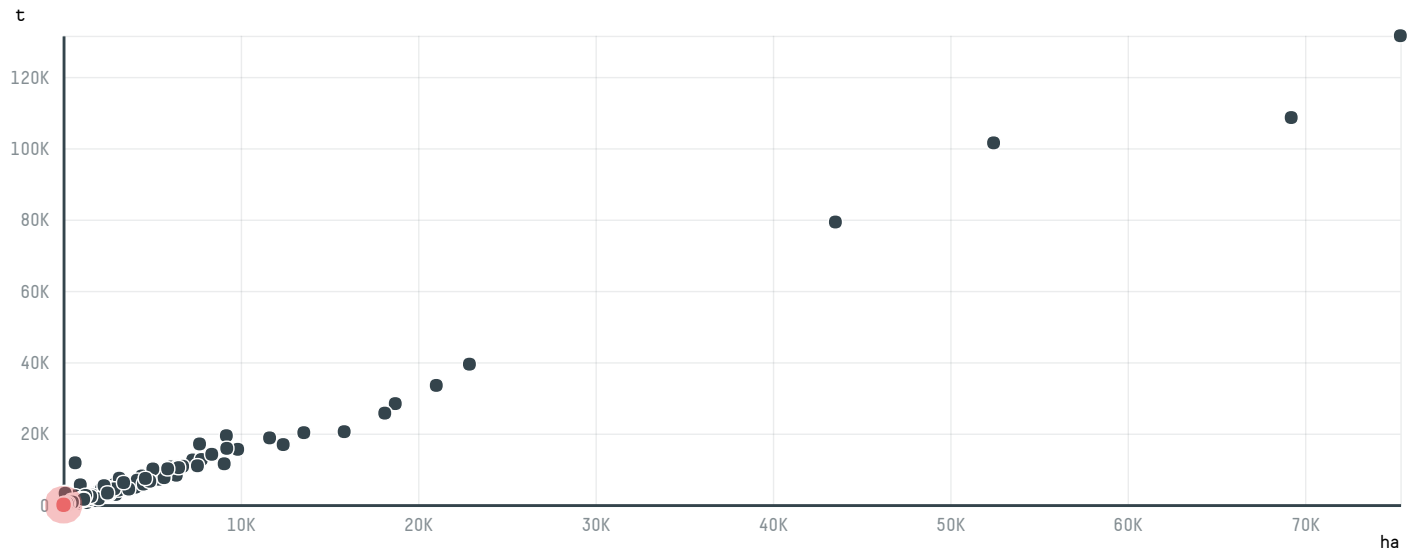

COMPARING COMPANIES IMPORTING COFFEE FROM BRAZIL IN 2017

Trase is a partnership between

In collaboration with

and many other organizations and individuals.

Donors

[Terms of Use](#) · [Privacy policy](#) · [Cookie policy](#) · [Contact us](#)