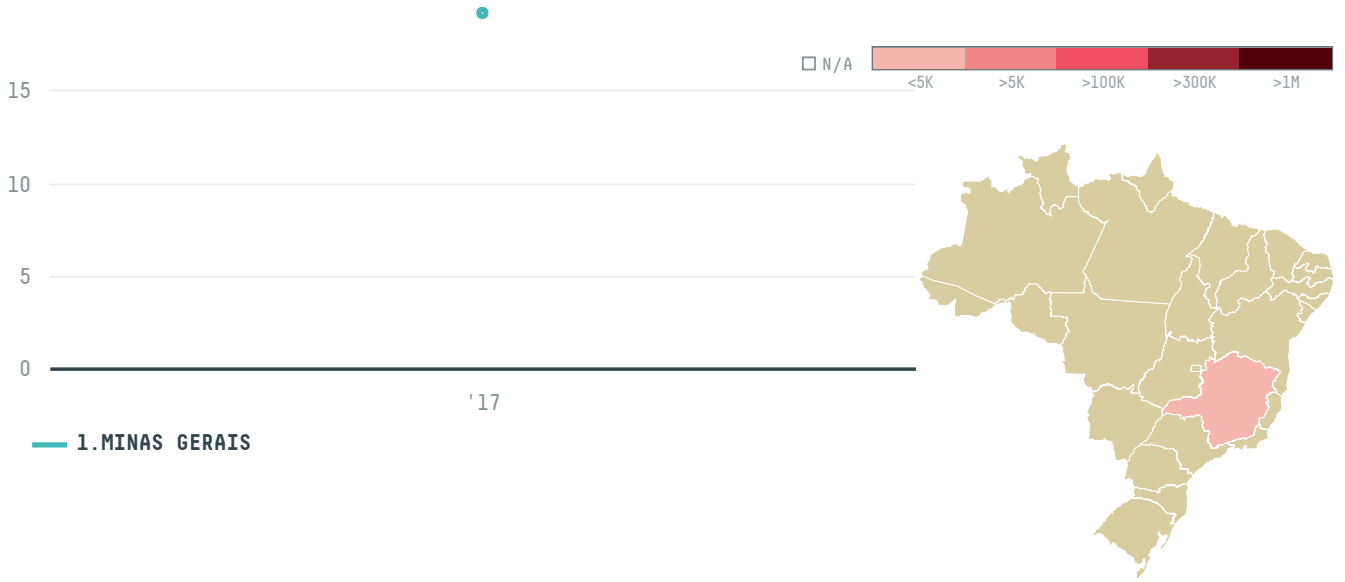

Trase is a partnership between

In collaboration with

and many other organizations

Donors

This website uses cookies to provide you with an improved user experience. By continuing to browse this site, you consent to the use of cookies and similar technologies. Please visit our [privacy policy](#) for further details.

I AGREE