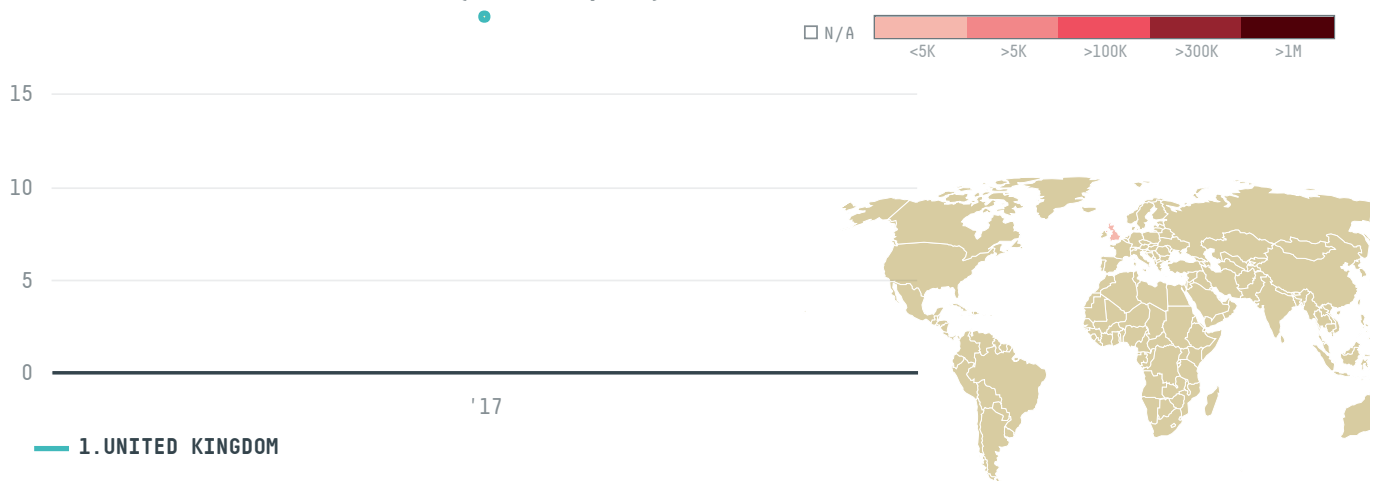

TOP DESTINATION COUNTRIES OF COFFEE IMPORTED BY CAFE IMPORTS (EC-377/16):

This website uses cookies to provide you with an improved user experience. By continuing to browse this site, you consent to the use of cookies and similar technologies. Please visit our [privacy policy](#) for further details.

I AGREE