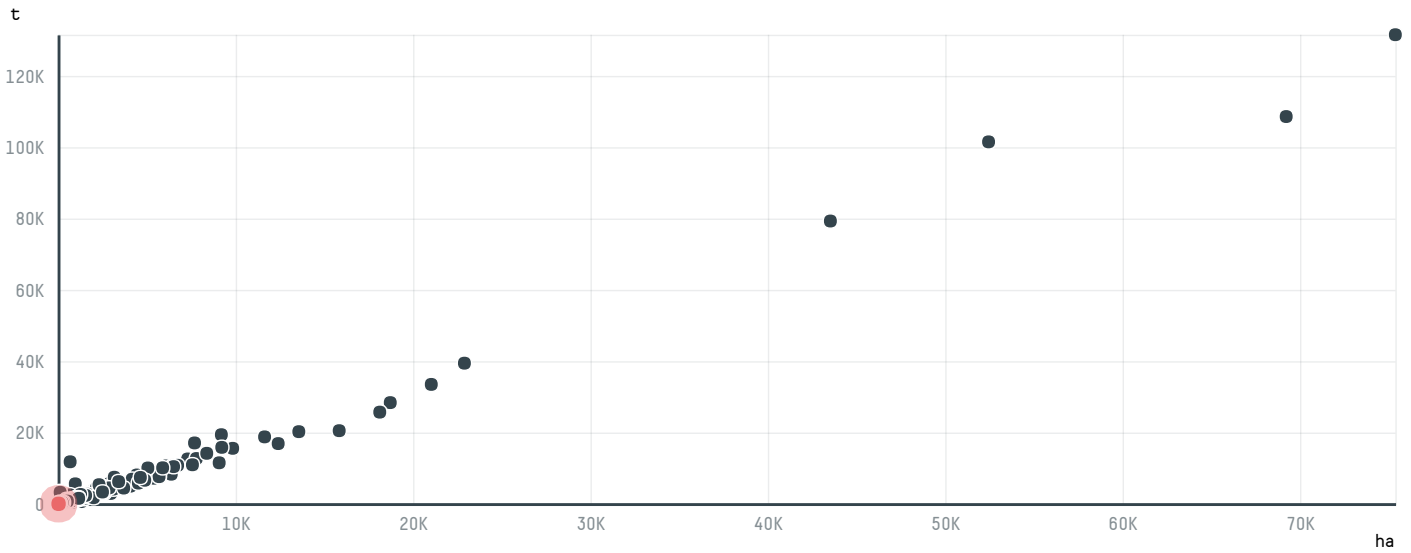

TOP DESTINATION COUNTRIES OF COFFEE IMPORTED BY ECOM AGROINDUSTRIAL CORP. LTD (EC-283/16 - 415570500):

□ N/A <5K >5K >100K >300K >1M

COMPARING COMPANIES IMPORTING COFFEE FROM BRAZIL IN 2017

Trase is a partnership between