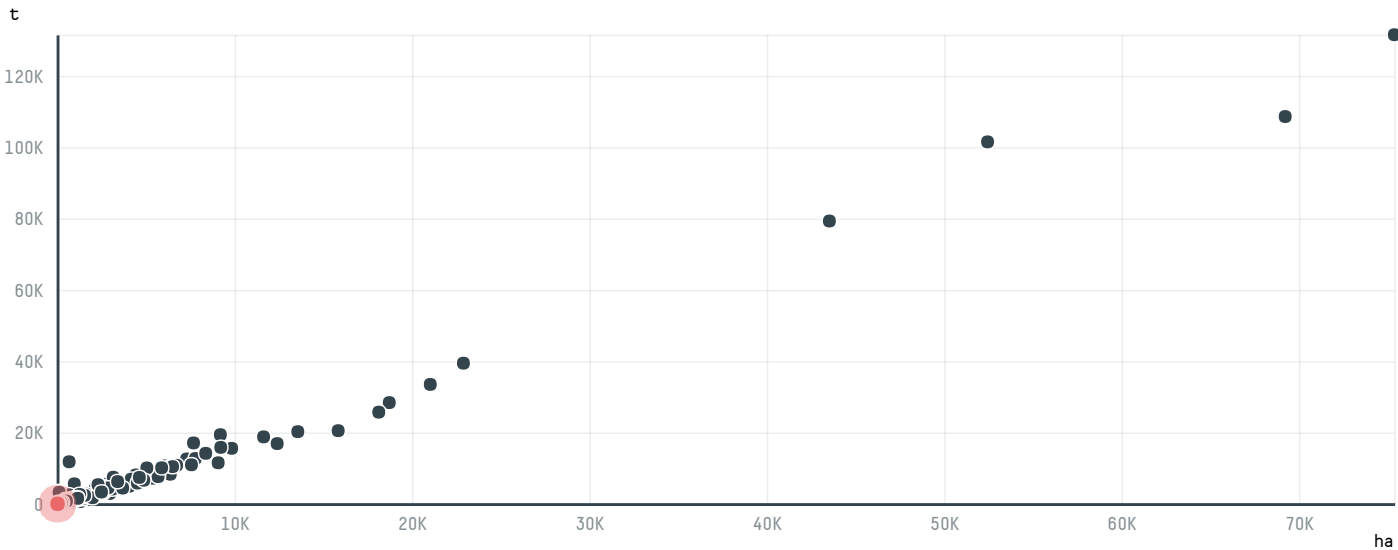

trase

MI COFFEE CORPORATION (EC-331/16)

| ACTIVITY | COMMODITY | COUNTRY | YEAR |
|-----------------|---------------|---------------|-------------|
| Importer | Coffee | Brazil | 2017 |

MI COFFEE CORPORATION (EC-331/16) was the 1253rd largest importer of coffee from BRAZIL in 2017, accounting for 18 tons. As an importer, MI COFFEE CORPORATION (EC-331/16) sources from 1 municipalities, or 0% of the coffee production municipalities. The main destination of the coffee imported by MI COFFEE CORPORATION (EC-331/16) is SOUTH KOREA, accounting for 100% of the total.

TOP DESTINATION COUNTRIES OF COFFEE IMPORTED BY MI COFFEE CORPORATION (EC-331/16):

□ N/A <5K >5K >100K >300K >1M

COMPARING COMPANIES IMPORTING COFFEE FROM BRAZIL IN 2017

Trase is a partnership between

In collaboration with