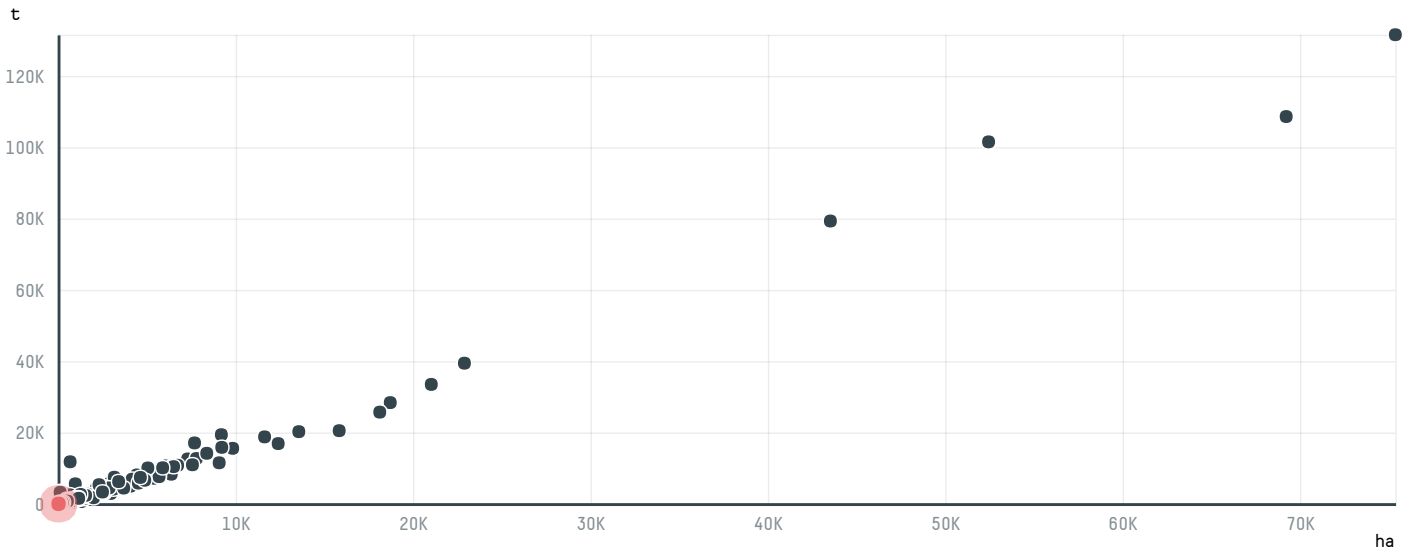

trase

DESCAFEINADORES MEXICANOS S/A (EC-259/16)

| ACTIVITY | COMMODITY | COUNTRY | YEAR |
|-----------------|---------------|---------------|-------------|
| Importer | Coffee | Brazil | 2017 |

DESCAFEINADORES MEXICANOS S/A (EC-259/16) was the 1153rd largest importer of coffee from BRAZIL in 2017, accounting for 19 tons. As an importer, DESCAFEINADORES MEXICANOS S/A (EC-259/16) sources from 1 municipalities, or 0% of the coffee production municipalities. The main destination of the coffee imported by DESCAFEINADORES MEXICANOS S/A (EC-259/16) is MEXICO, accounting for 100% of the total.

TOP DESTINATION COUNTRIES OF COFFEE IMPORTED BY DESCAFEINADORES MEXICANOS S/A (EC-259/16):

□ N/A

<5K >5K >100K >300K >1M

COMPARING COMPANIES IMPORTING COFFEE FROM BRAZIL IN 2017

Trase is a partnership between