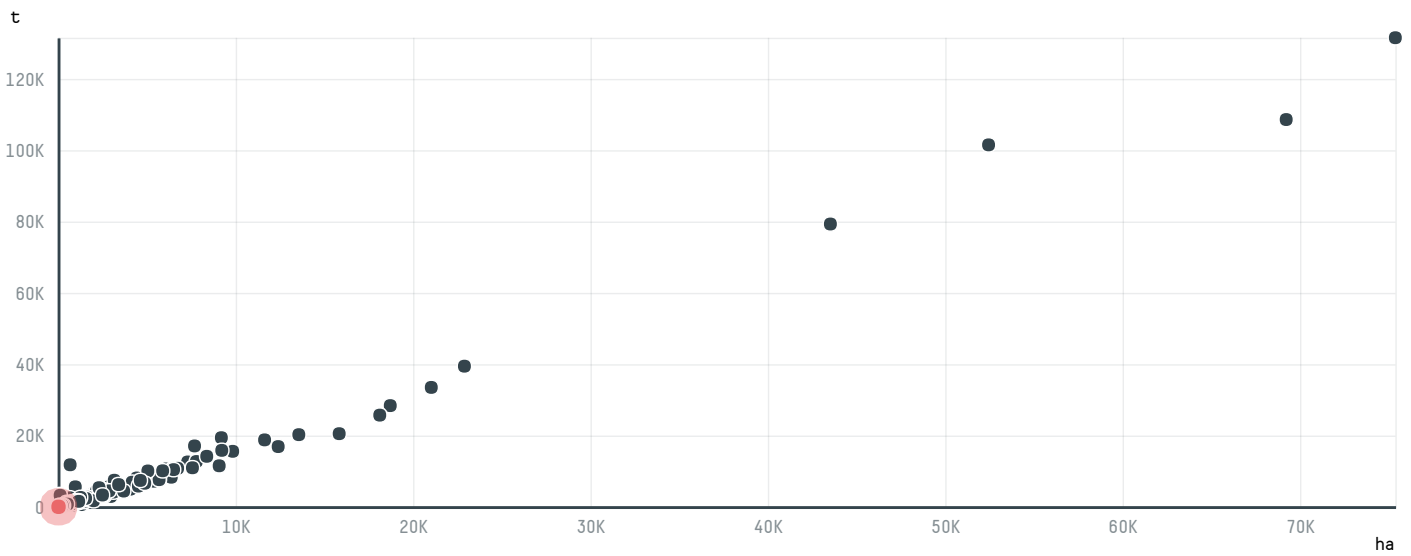

trase

BERNHARD ROTHFOS INTERCAFE AG (EC- 348/16)

ACTIVITY	COMMODITY	COUNTRY	YEAR
Importer	Coffee	Brazil	2017

BERNHARD ROTHFOS INTERCAFE AG (EC-348/16) was the 1165th largest importer of coffee from BRAZIL in 2017, accounting for 19 tons. As an importer, BERNHARD ROTHFOS INTERCAFE AG (EC-348/16) sources from 1 municipalities, or 0% of the coffee production municipalities. The main destination of the coffee imported by BERNHARD ROTHFOS INTERCAFE AG (EC-348/16) is LATVIA, accounting for 100% of the total.

TOP DESTINATION COUNTRIES OF COFFEE IMPORTED BY BERNHARD ROTHFOS INTERCAFE AG (EC-348/16):

□ N/A <5K >5K >100K >300K >1M

□ N/A

<5K >5K >100K >300K >1M

COMPARING COMPANIES IMPORTING COFFEE FROM BRAZIL IN 2017