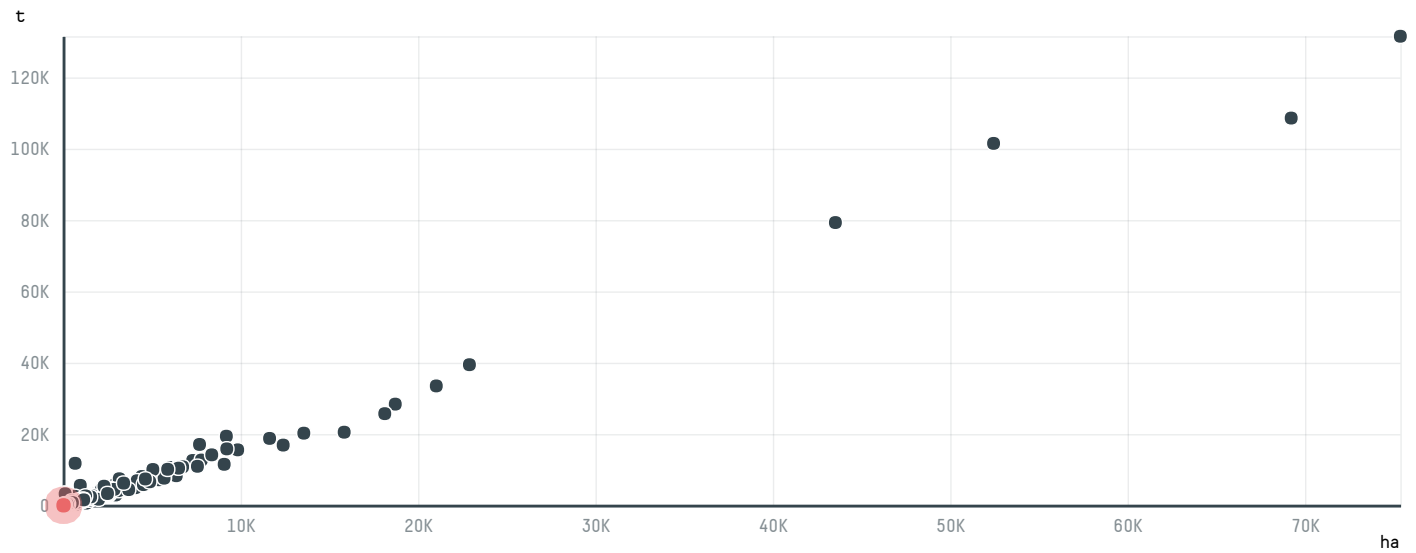

COMPARING COMPANIES IMPORTING COFFEE FROM BRAZIL IN 2017

Trase is a partnership between

Stockholm Environment Institute

Global Canopy Programme

In collaboration with

vizzuality

The European Forest Institute

and many other organizations and individuals.

Donors

The Global Environment Facility

WWF

Europe

Gordon and Betty Moore Foundation

The Nature Conservancy

Department for International Development

Formas

Norway's International Climate and Forest Initiative (NICFI)

[Terms of Use](#) · [Privacy policy](#) · [Cookie policy](#) · [Contact us](#)